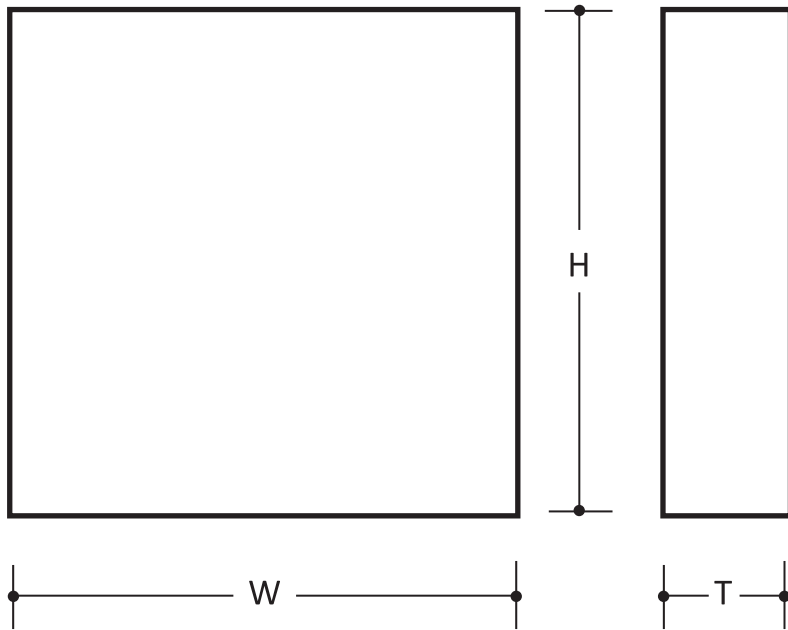

ADDRESS PLAQUE #790, 791

Engraving Not Provided

PATTERN DESCRIPTIONS AND DIMENSIONS

Pattern	Texture	Code	T	H	W
ADDRESS PLAQUE, SMALL	Smooth face, chiseled edges.	790	1 1/2"	8 1/4"	17"
ADDRESS PLAQUE, GRANDE	Smooth face, chiseled edges.	791	1 1/2"	10 1/2"	15"

*thickness, height and width dimensions may have +/- tolerance due to hand casting of product

*trimming and shaping of pieces may be required around openings as well as maintaining a level and coarsed pattern

* certain patterns are designed by Centurion to be laid with a mortar joint-like Rubble. For those patterns, the coverage area includes the mortar joint. For patterns designed to be drystacke- like Ledge, the coverage area does not include a mortar joint.