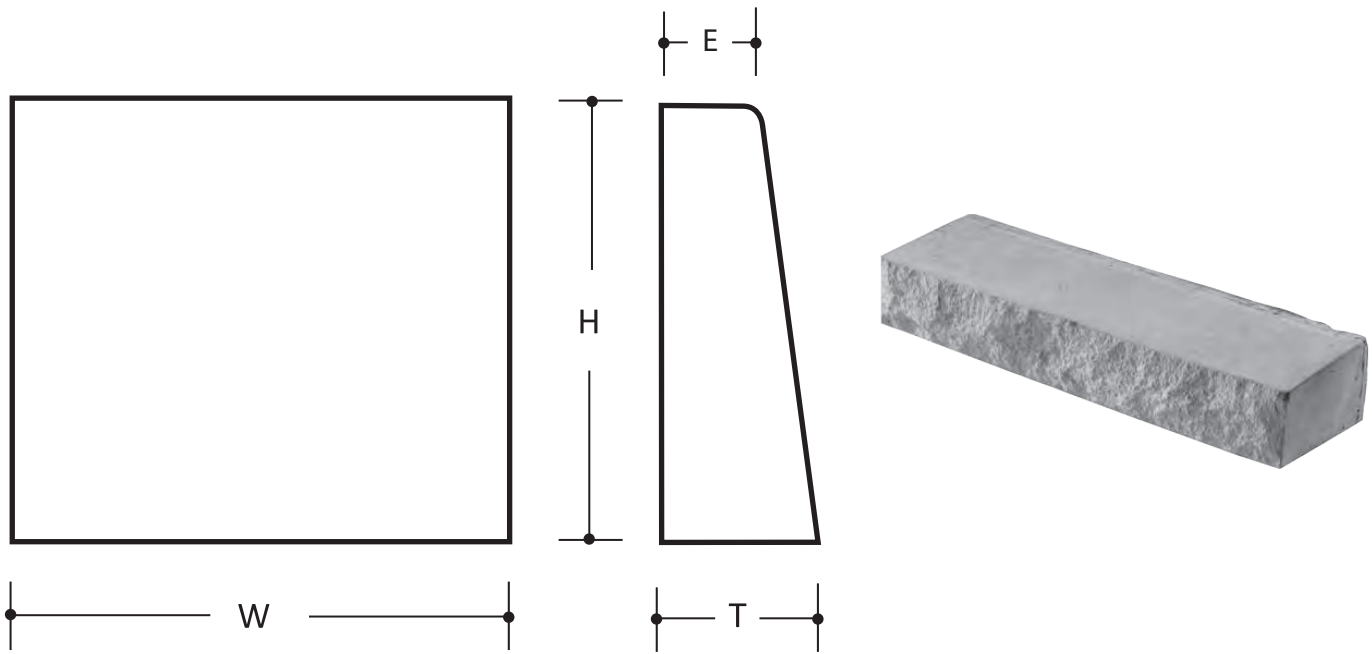

RETRO SILL #597

by CENTURION STONE®

PATTERN DESCRIPTIONS AND DIMENSIONS

Pattern	Texture	Code	T	H	W	Edge
RETRO SILL	Chiseled face and edges.	597	4"	6"	24"	3.5"

Packaging/Skid		Weights	
#	Pcs.	Skid	Pcs.
597	42	2142	49