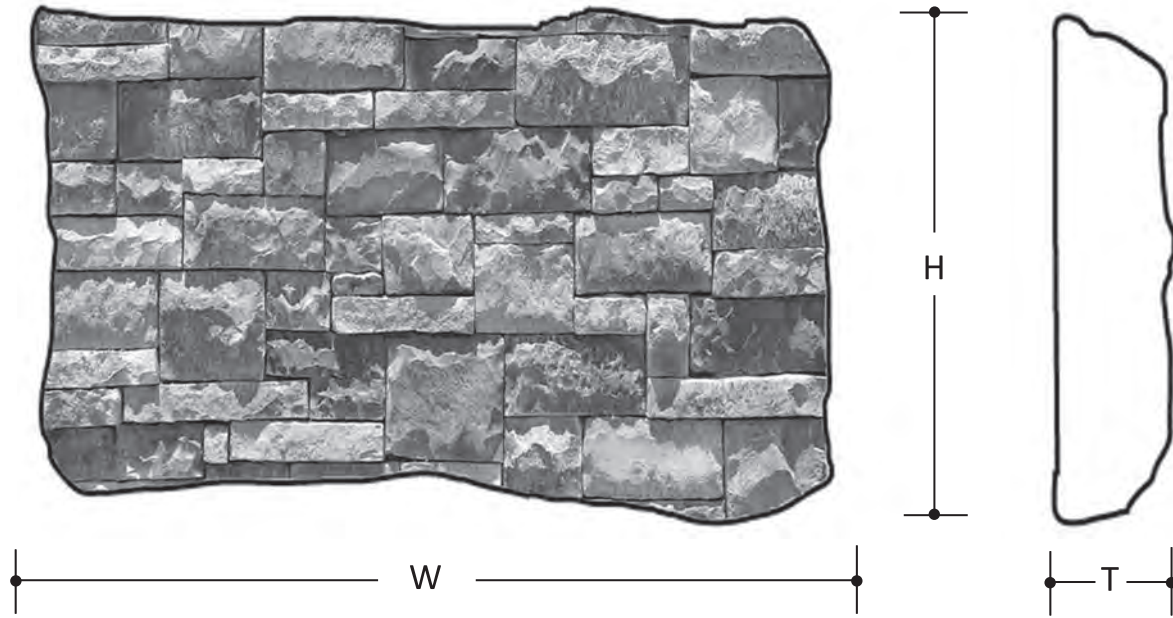

# GEORGETOWN #440

by CENTURION STONE®

## PATTERN DESCRIPTIONS AND DIMENSIONS

Pattern	Texture	Installation	T	H	W	Rec Joint
GEORGETOWN	Square and rectangular design.	Installed in a random pattern with long side down.	1.5" to 3"	1" to 6"	4" to 20"	DRystack

Packaging		Weights	
	Sq.Ft.	Skid	Box
Box	12		104
Skid	96	907	
Corners	80	792	89
Sq. Ft.		806F - 8.9C	

Color Name	Product Code
KENTUCKY	440-260-15
PENNSYLVANIA	440-800-25

50 Van Buren Street  
Nashville, TN 37208