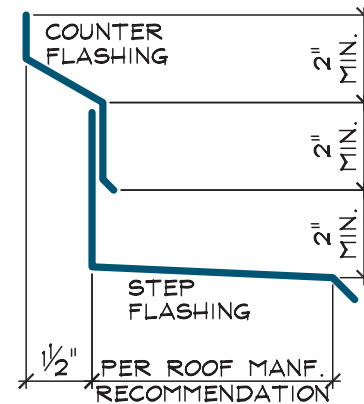

STONE TRANSITION TO ROOF

SPECIFICATIONS:

NOT TO SCALE

Centurion Products, Inc.
50 Van Buren Street
Nashville, TN 37208
www.CenturionStone.com

STONE TRANSITION TO ROOF

G2