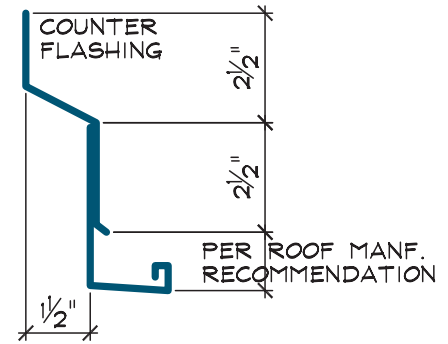

STONE TRANSITION TO ROOF

SPECIFICATIONS:

NOT TO SCALE

Centurion Products, Inc.
50 Van Buren Street
Nashville, TN 37208
www.CenturionStone.com

STONE TRANSITION TO ROOF

G2