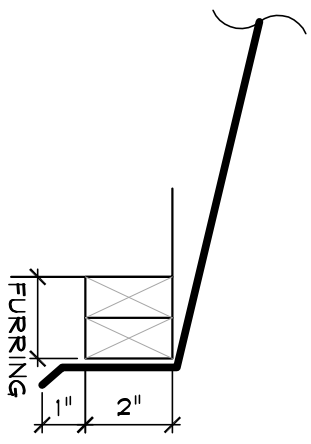

CHIMNEY CAP DETAIL
STONE TO CHIMNEY CAP

Specifications :
 APPLIED : PER CENTURION STONE VENEER INSTALLATION PROCEDURES REFERENCE ICC ES REPORT ESR-2239 FOR SPECIFIC CODE REQUIREMENTS
 NOTE : MAINTAIN MIN. CLEARANCE OF COMBUSTIBLE MATERIALS PER CHIMNEY MANUFACTURERS RECOMMENDATIONS

METAL FLASHING
 CHIMNEY CAP

NOT TO SCALE

Centurion
 STONE

Centurion Products, Inc
 50 Van Buren Street
 Nashville, TN 37208
 www.centurionstone.com

CHIMNEY CHASE

A.0.1