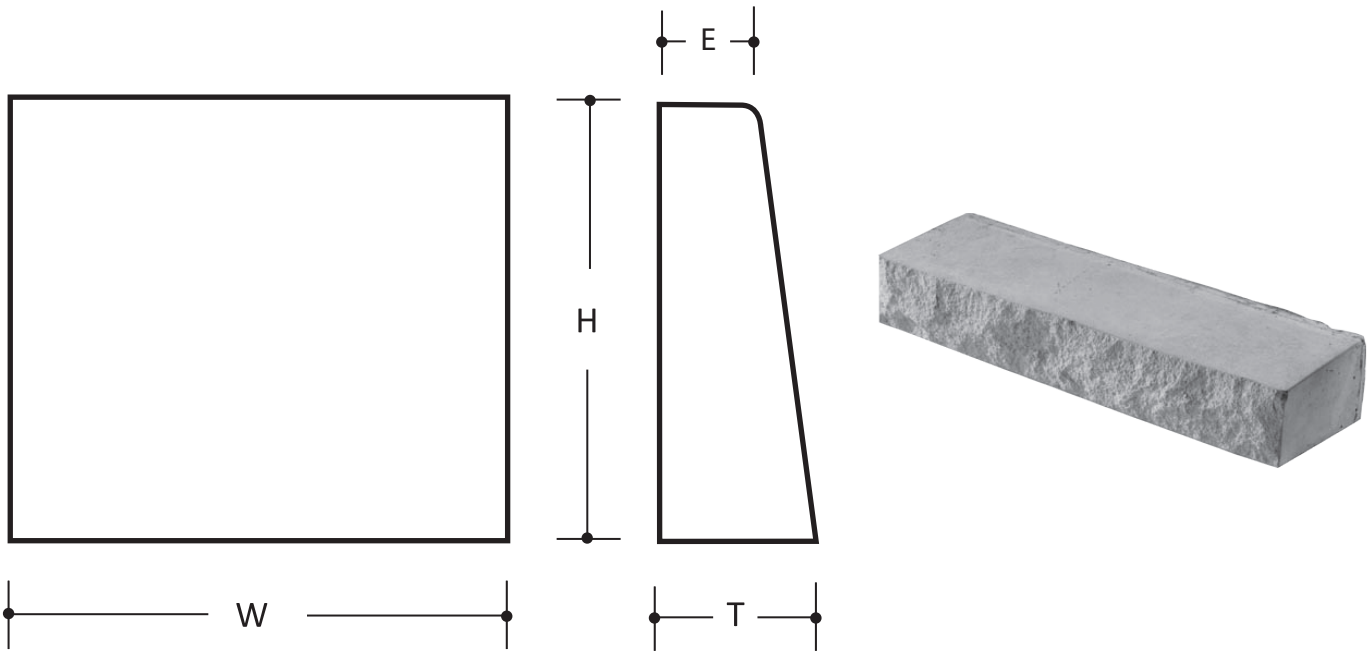

# RETRO SILL #597

## PATTERN DESCRIPTIONS AND DIMENSIONS

Pattern	Texture	Code	T	H	W	Edge
RETRO SILL	Chiseled face and edges.	597	4"	6.75"	24"	3.5"

\*thickness, height and width dimensions may have +/- tolerance due to hand casting of product

\*trimming and shaping of pieces may be required around openings as well as maintaining a level and coarsed pattern

\*Certain patterns are designed by Centurion to be laid with a mortar joint-like Rubble. For those patterns, the coverage area includes the mortar joint. For patterns designed to be drystack-like Ledge, the coverage area does not include a mortar joint