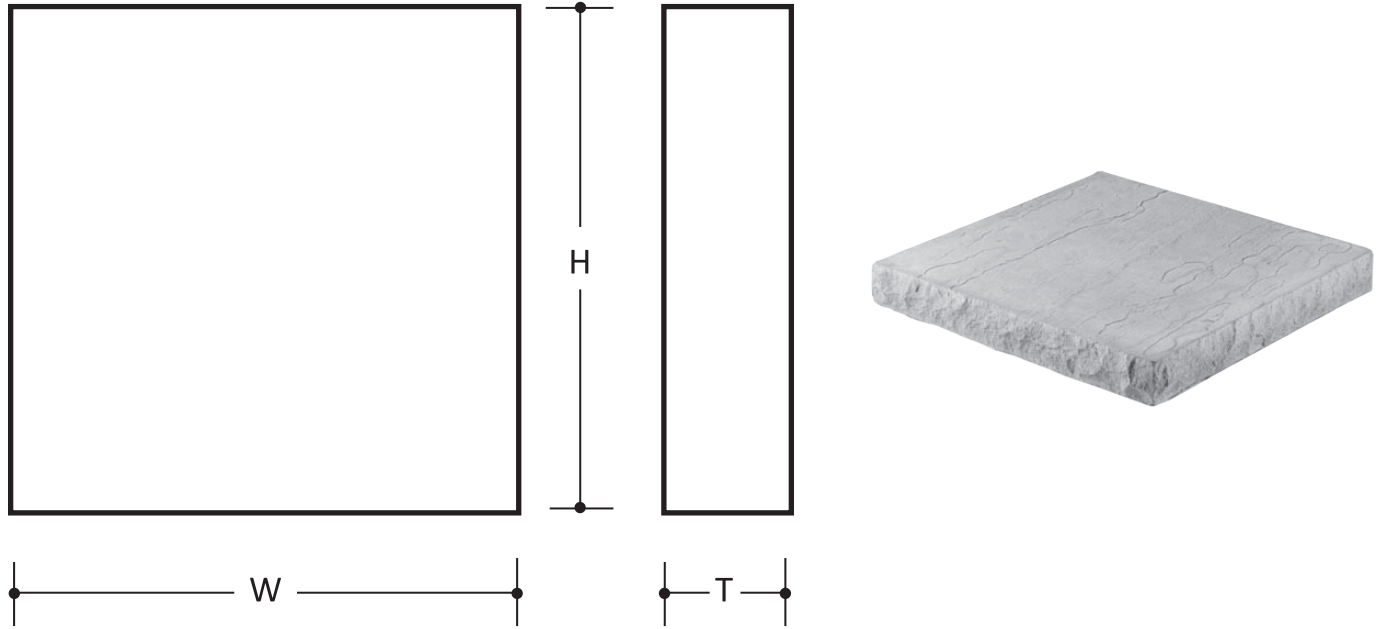

FLAT COLUMN CAP #865, 869

PATTERN DESCRIPTIONS AND DIMENSIONS

Pattern	Texture	Code	T	H	W
FLAT COLUMN CAP	Slate top with chiseled edges.	865	3"	24"	24"
FLAT COLUMN CAP	Slate top with chiseled edges.	869	3"	28"	28"

*thickness, height and width dimensions may have +/- tolerance due to hand casting of product

*trimming and shaping of pieces may be required around openings as well as maintaining a level and coarsed pattern

* Certain patterns are designed by Centurion to be laid with a mortar joint-like Rubble. For those patterns, the coverage area includes the mortar joint. For patterns designed to be drystack-like Ledge, the coverage area does not include a mortar joint

Packaging/Skid		Weights	
#	Pcs.	Skid	Pcs.
865	1-6	447	150
869	1-6	609	195

Standard Accessory Color Line	Color Code
APPALACHIA	250-25
BROWN	200-25
CHARDONAY	180-65
KENTUCKY	260-15
PENNSYLVANIA	800-25
MESA VALLEY	930-65
MISSOURI	100-15
PLAIN	330-20
SUEDE	185-65
TENNESSEE	010-15
TEXAS	310-10
TULSA	791-15