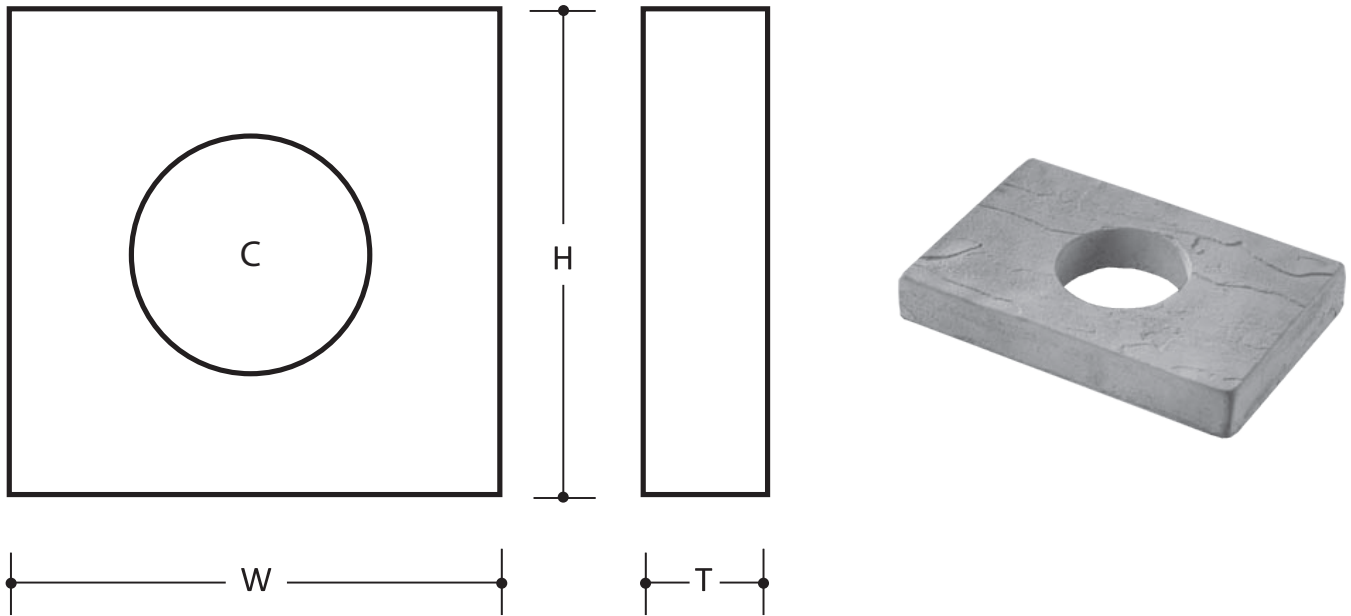

COACH LIGHT TRIM #885, 887

PATTERN DESCRIPTIONS AND DIMENSIONS

Pattern	Texture	Code	T	H	W	C
COACH LIGHT TRIM SMALL	Slate face	885	1.5"	6.75"	7.75"	4.25"
COACH LIGHT TRIM LARGE		887	1.5"	8"	12"	4.25"

*thickness, height and width dimensions may have +/- tolerance due to hand casting of product

*trimming and shaping of pieces may be required around openings as well as maintaining a level and coarsed pattern

*Certain patterns are designed by Centurion to be laid with a mortar joint-like Rubble. For those patterns, the coverage area includes the mortar joint. For patterns designed to be drystack-like Ledge, the coverage area does not include a mortar joint