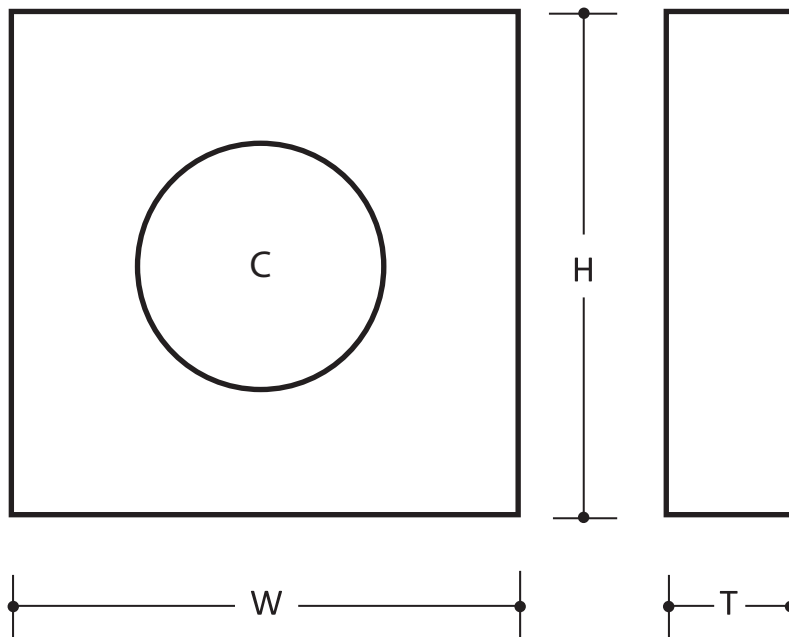

# WATER BIB TRIM #890

by CENTURION STONE®

## PATTERN DESCRIPTIONS AND DIMENSIONS

Pattern	Texture	Code	T	H	W	Cutout
WATER BIB TRIM	Slate face.	890	1.5"	6.75"	7.75"	1.5"

Packaging			Weights		
#	Pcs./Skid	Pcs/Box	Skid	Box	Pcs.
890	120	8	670	40	5

50 Van Buren Street  
Nashville, TN 37208