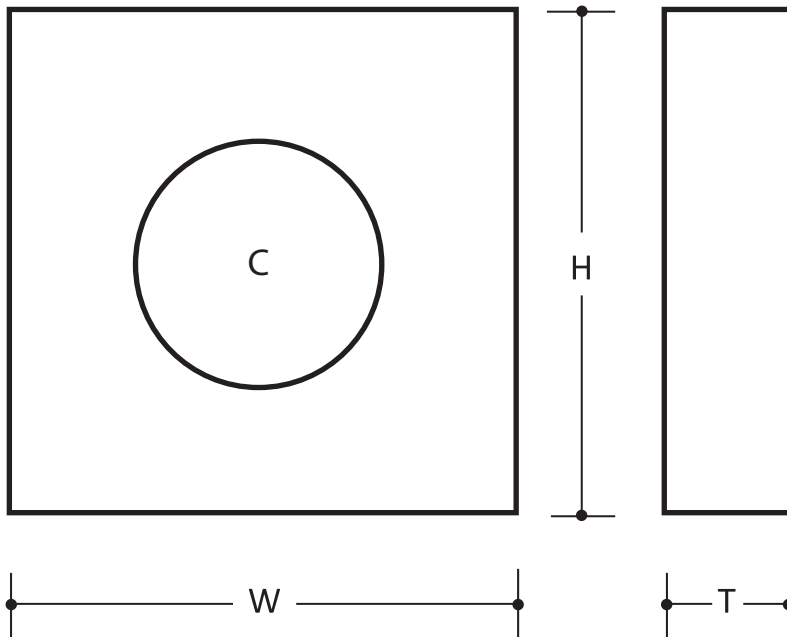

# WATER BIB TRIM #890

by CENTURION STONE®

## PATTERN DESCRIPTIONS AND DIMENSIONS

Pattern	Texture	Code	T	H	W	Cutout
WATER BIB TRIM	Slate face.	890	1.5"	6.75"	7.75"	1.5"

Packaging			Weights		
#	Pcs./Skid	Pcs/Box	Skid	Box	Pcs.
890	120	8	720	43	5.4