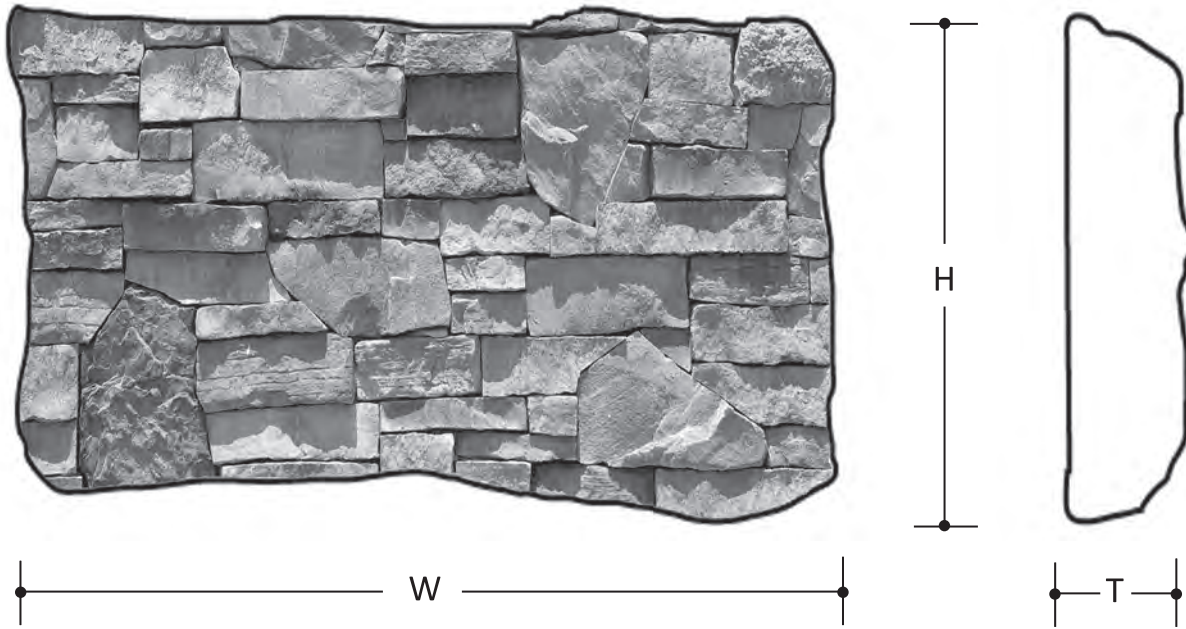

VINE HILL by CENTURION STONE® #410

PATTERN DESCRIPTIONS AND DIMENSIONS

Pattern	Texture	Installation	T	H	W	Rec Joint
VINE HILL	Predominately square and rectangular with irregular spotter pieces.	Installed on a level pattern with long side down. Spotter pieces randomly placed.	1.5" to 3"	2.25" to 12"	4" to 23"	DRystack

Packaging		Weights	
	Sq.Ft.	Skid	Box
Box	12.75		115
Skid	102	998	
Corners	80	864	99
Sq. Ft.		9F - 9.8C	

Color Name	Product Code
PENNSYLVANIA	410-800-25
SUEDE	410-185-65

50 Van Buren Street
Nashville, TN 37208