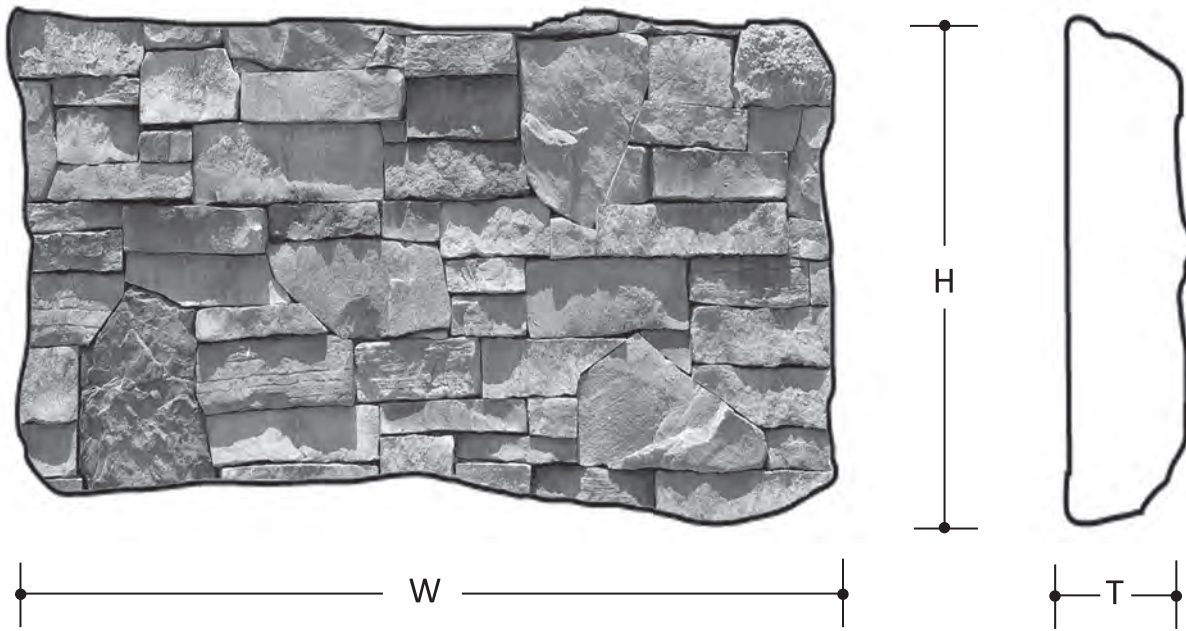

VINE HILL by CENTURION STONE® #410

PATTERN DESCRIPTIONS AND DIMENSIONS

Pattern	Texture	Installation	T	H	W	Rec Joint
VINE HILL	Predominately square and rectangular with irregular spotter pieces.	Installed on a level pattern with long side down. Spotter pieces randomly placed.	1.5" to 3"	2.25" to 12"	4" to 23"	DRYSTACK

Packaging		Weights	
	Sq.Ft.	Skid	Box
Box	12.75		94
Skid	102	828	
Corners	80	864	99
Sq. Ft.		7.4	

Color Name	Product Code
PENNSYLVANIA	410-800-25
SUEDE	410-185-65

50 Van Buren Street
Nashville, TN 37208