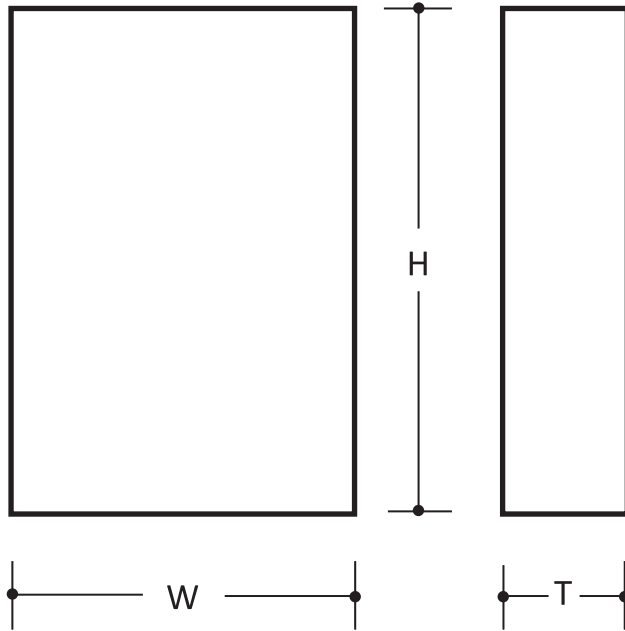

TRIM STONE #611

by CENTURION STONE®

PATTERN DESCRIPTIONS AND DIMENSIONS

Pattern	Texture	Code	T	H	W
TRIM STONE	Square cut edges. Slate face.	611	2"	6"	8"

Packaging/Skid		Weights	
#	Pcs.	Skid	Pcs.
611	108	648	5.3