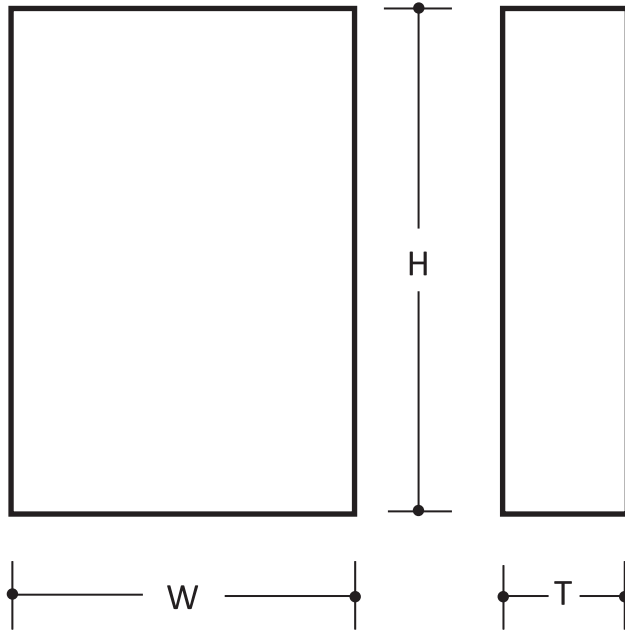

TRIM STONE #611

by CENTURION STONE®

PATTERN DESCRIPTIONS AND DIMENSIONS

Pattern	Texture	Code	T	H	W
TRIM STONE	Square cut edges. Slate face.	611	2"	6"	8"

Packaging/Skid		Weights	
#	Pcs.	Skid	Pcs.
611	108	648	6