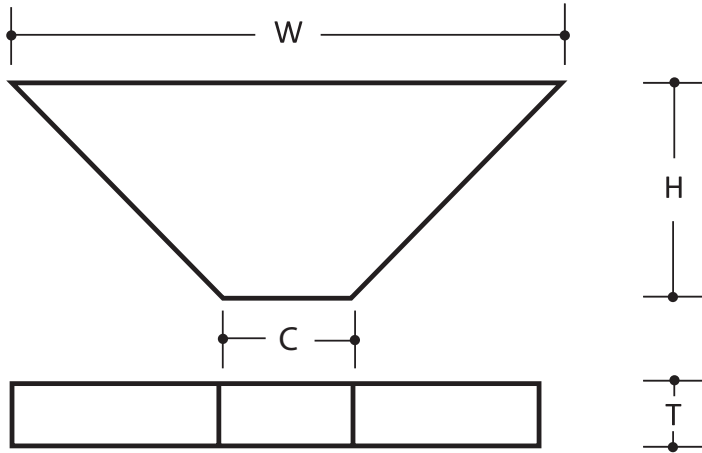

# SPLIT FLAT COLUMN CAP #866

by CENTURION STONE®

4 pieces per set and sold by the set

## PATTERN DESCRIPTIONS AND DIMENSIONS

Pattern	Texture	Code	T	H	W	Cutout
SPLIT FLAT COLUMN CAP	Slate top. Chiseled edges.	866	4"	11.75"	30"	7"

Packaging/Skid		Weights	
#	Pcs.	Skid	Pcs.
866	20 (5 sets)	2620	131 each 524 lbs/set