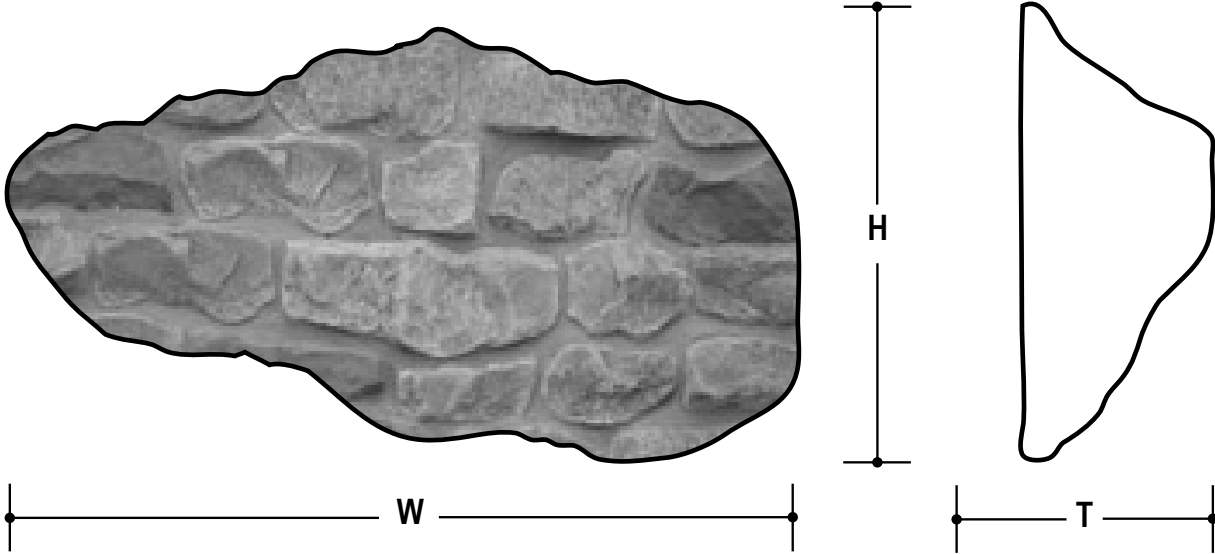

# SILHOUETTE LEDGE

by Centurion Stone®

## PATTERN DESCRIPTION AND DIMENSIONS

PATTERN / CODE	TEXTURE	PATTERN OF INSTALLATION	THICKNESS	HEIGHT	WIDTH	REC JOINT
SILHOUETTE # 160	RUGGED TEXTURED FROM ANGULAR FACETS	INSTALLED AT RANDOM WITH EVEN SIZED MORTAR JOINTS	1 1/2" TO 3 1/2"	3" TO 6"	6" TO 18"	3/4"

### COLOR/STYLE

Name	Product Number
Catalina Silhouette Ledge	160-690-25
Suede Silhouette Ledge	160-185-65

	Packaging		Weights	
	Sq. Ft.	Skid	Box	
Box	12.5		85	
Skid	100	760		
Corners	72	828	94	
Sq. Ft.			8.9	