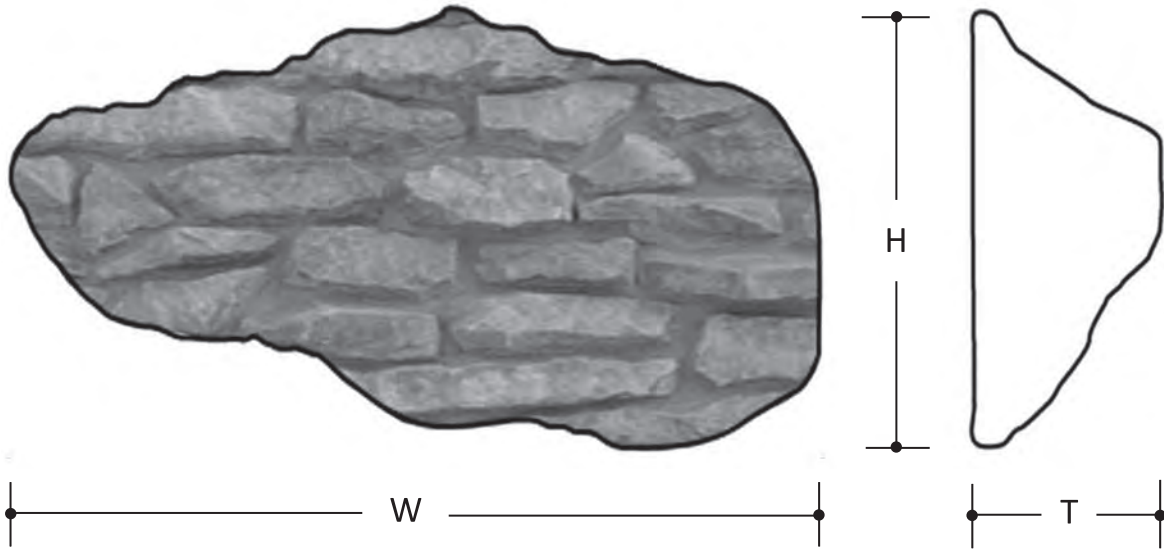

SILHOUETTE LEDGE #160

by CENTURION STONE®

PATTERN DESCRIPTIONS AND DIMENSIONS

Pattern	Texture	Installation	T	H	W	Rec Joint
SILHOUETTE LEDGE	Rugged textured from angular facets.	Installed at random with even sized mortar joints.	1.5" to 3.5"	3" to 6"	6" to 18"	3/4"

Packaging		Weights	
	Sq.Ft.	Skid	Box
Box	12.5		89
Skid	100	785	
Corners	72	892	102
Sq. Ft.		7.1F - 11.3C	

Color Name	Product Code
CATALINA	160-690-25
SUEDE	160-185-65

50 Van Buren Street
Nashville, TN 37208