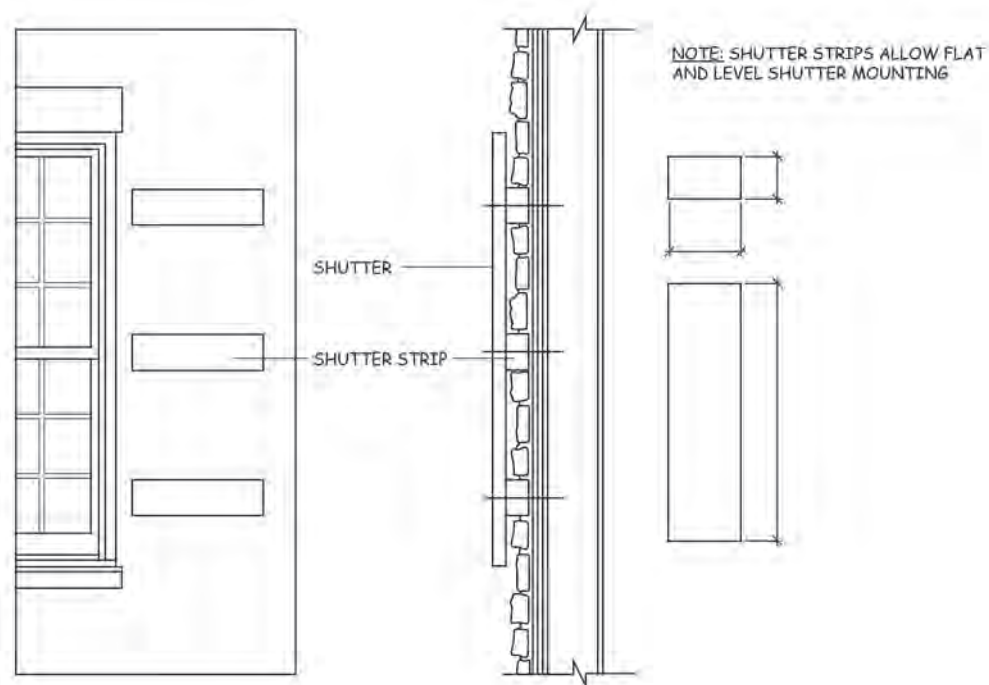

# SHUTTER STRIP #810

by CENTURION STONE®

## PATTERN DESCRIPTIONS AND DIMENSIONS

Pattern	Texture	Code	T	H	W
SHUTTER STRIP	Square cut edges, smooth face.	810	2"	4"	14"

Packaging/Skid		Weights	
#	Pcs.	Skid	Pcs.
810	126	756	5.4

50 Van Buren Street  
Nashville, TN 37208