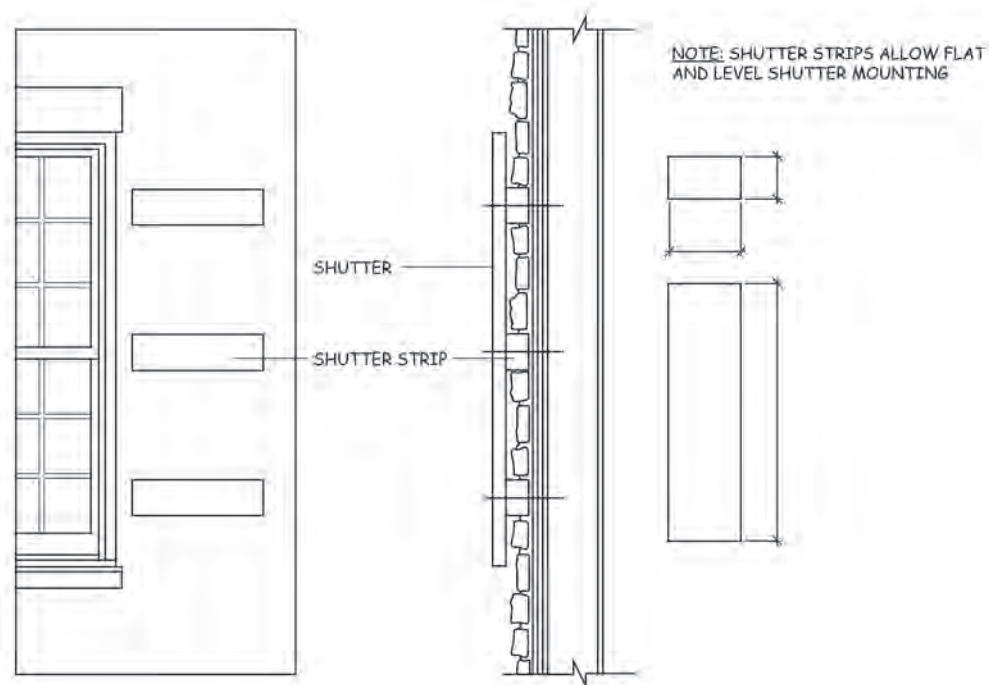

SHUTTER STRIP #810

by CENTURION STONE®

PATTERN DESCRIPTIONS AND DIMENSIONS

| Pattern | Texture | Code | T | H | W |
|---------------|--------------------------------|------|----|----|-----|
| SHUTTER STRIP | Square cut edges, smooth face. | 810 | 2" | 4" | 14" |