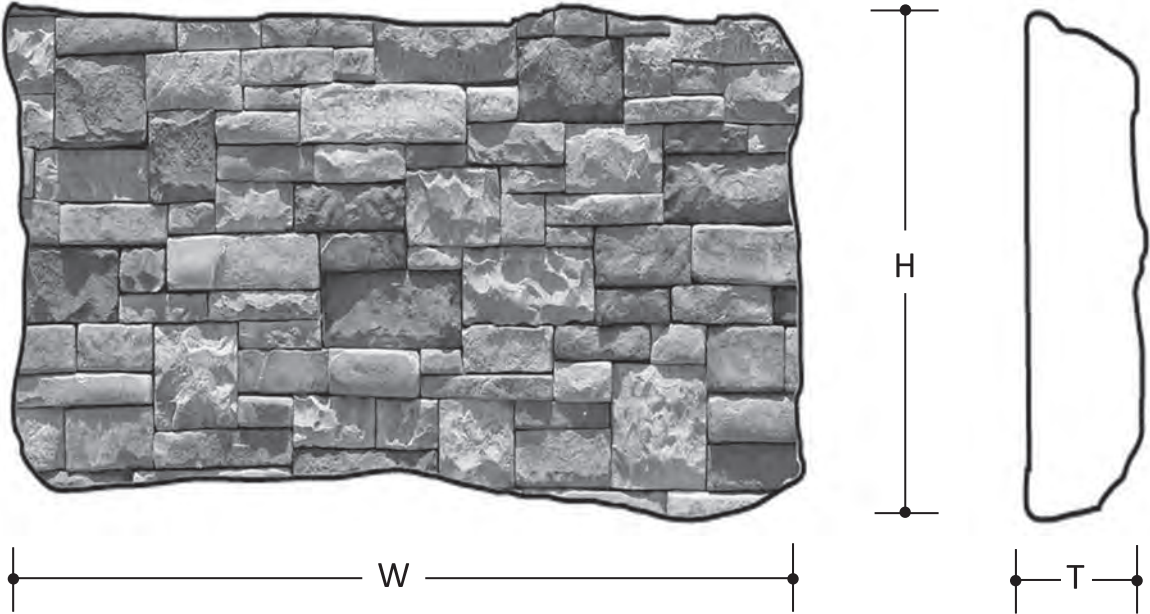

# RUSTIC by CENTURION STONE® #900

## PATTERN DESCRIPTIONS AND DIMENSIONS

Pattern	Texture	Installation	T	H	W	Rec Joint
RUSTIC	Predominately square; rectangular design.	Install with long side down and level.	1.5" to 2.5"	2" to 6"	4" to 18"	DRystack

Packaging	Weights		
	Sq.Ft.	Skid	Box
Box	11.75		105
Skid	94	919	
Corners	80	667	74
Sq. Ft.		9F - 7.4C	

Color Name	Product Code
ARIZONA	900-724-25
BROWN	900-200-25
CALIFORNIA	900-220-25
GRAY	900-030-45
KENTUCKY	900-260-15
PENNSYLVANIA	900-800-25