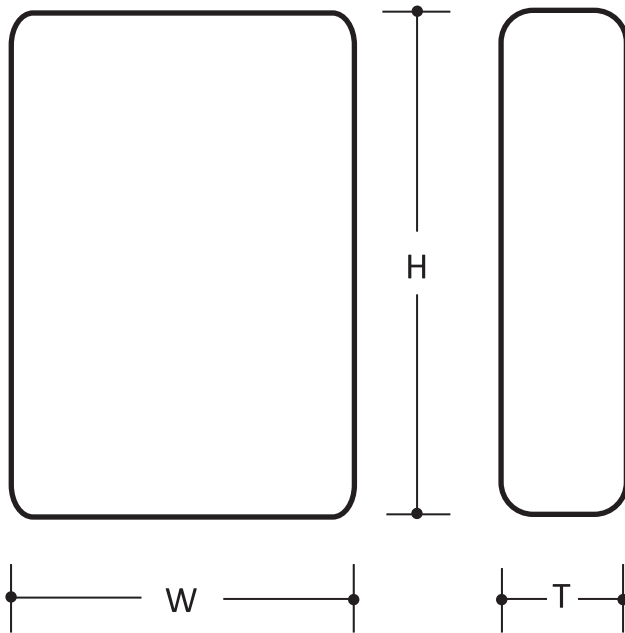

RUBBLE WINDOW STONE #610

by CENTURION STONE®

615
616
612
613

PATTERN DESCRIPTIONS AND DIMENSIONS

Pattern	Texture	Code	T	H	W
RUBBLE WINDOW STONES	Raised face and edges.	610	1.25"	5.5"	11.5"
		615	1.25"	4"	5"
		616	1.25"	5"	8"
	Right tilted.	612	1.25"	5"	8"
	Left tilted.	613	1.25"	5"	8"

Packaging/Skid		Weights	
#	Pcs.	Skid	Pcs.
610	240	960	4
615	480	960	2
616	240	720	3
612	240	720	3
613	240	720	3

50 Van Buren Street
 Nashville, TN 37208