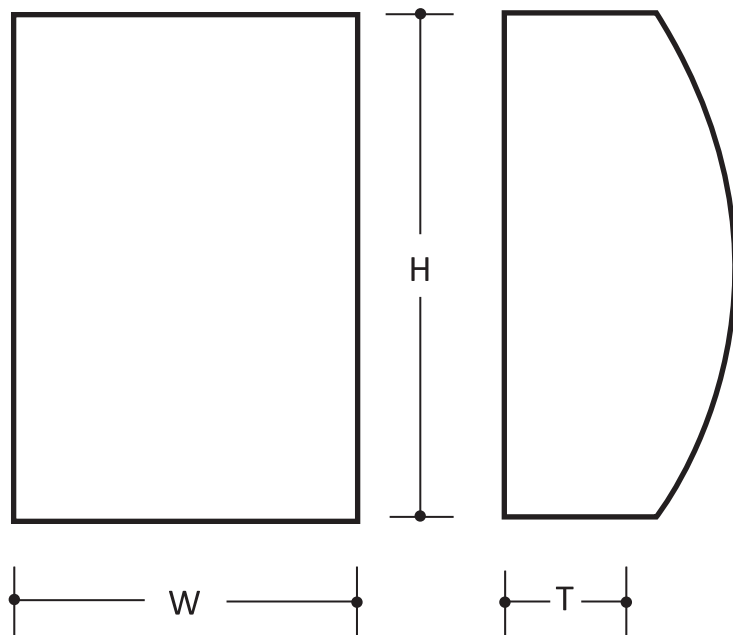

ROCK FACE SILL #878

by CENTURION STONE®

PATTERN DESCRIPTIONS AND DIMENSIONS

Pattern	Texture	Code	T	H	W
ROCK FACE SILL	Chiseled face and edges.	878	2.5"	3.5"	23"

Packaging/Skid		Weights	
#	Pcs.	Skid	Pcs.
878	42	600	12.6