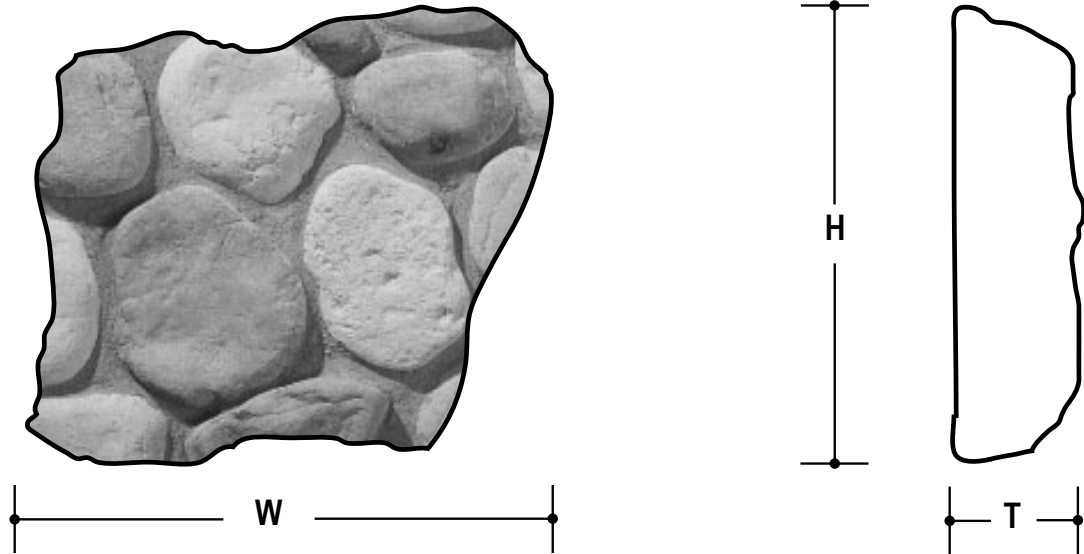

RIVER ROCK

by Centurion Stone®

PATTERN DESCRIPTION AND DIMENSIONS

PATTERN / CODE	TEXTURE	PATTERN OF INSTALLATION	THICKNESS	HEIGHT	WIDTH	REC JOINT
RIVER ROCK # 080	ROUND AND OVAL OBLONG PIECES. TEXTURE FROM YEARS OF WATER RUNNING OVER THEM.	INSTALLED RANDOMLY WITH RADISES COMING TOGETHER TO FORM EVEN LOOKING MORTAR JOINTS.	1 1/4" TO 2 1/2"	4" TO 15"	4" TO 15"	3/4"

COLOR/STYLE

Name	Product Number
Desert Rust River Rock	080-360-25
Valley Brooke River Rock	080-719-25
Earth Blend River Rock	080-280-35

Packaging	Weights		
	Sq. Ft.	Skid	Box
Box	12		115
Skid	96	997	
Corners	88	835	95
Sq. Ft.		9.6	