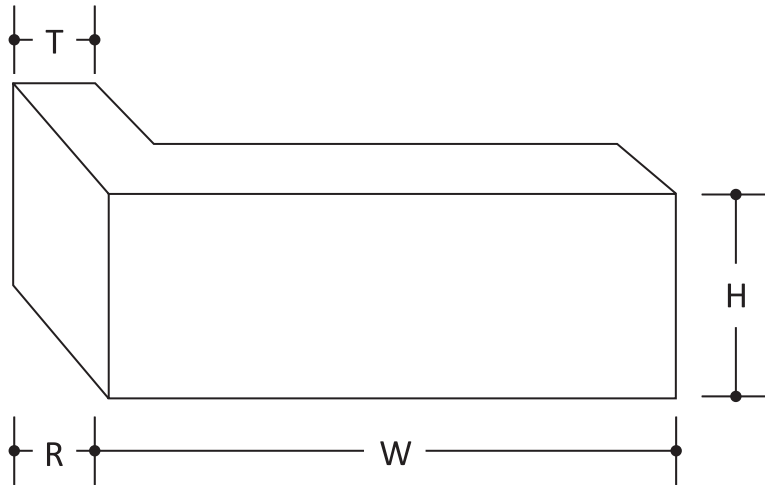

QUOIN CORNERS #301

by CENTURION STONE®

PATTERN DESCRIPTIONS AND DIMENSIONS

Pattern	Texture	Code	T	H	W	Face
QUOIN CORNERS	Smooth Face	301	1.5"	11"	14"	6.5"

*thickness, height and width dimensions may have +/- tolerance due to hand casting of product

*trimming and shaping of pieces may be required around openings as well as maintaining a level and coarsed pattern

Packaging/Skid		Weights	
#	Pcs.	Skid	Pcs
301	32	928	29

50 Van Buren Street
Nashville, TN 37208