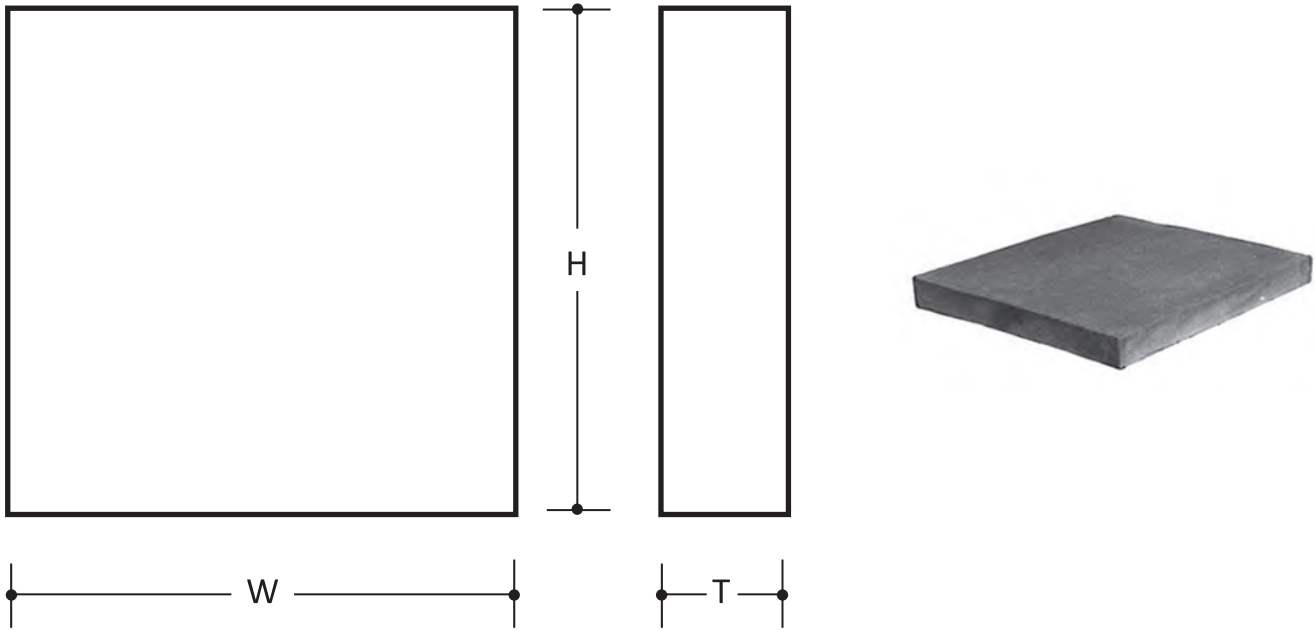

QUOIN FLATS #302, 303

by CENTURION STONE®

PATTERN DESCRIPTIONS AND DIMENSIONS

Pattern	Texture	Code	T	H	W
QUOIN FLATS	Smooth Face	302	1.5"	14"	7"
		303	1.5"	14"	12"

*thickness, height and width dimensions may have +/- tolerance due to hand casting of product

*trimming and shaping of pieces may be required around openings as well as maintaining a level and coarsed pattern

Packaging/Skid		Weights	
#	Pcs.	Skid	Pcs
302	120	1800	14
303	112	1568	13

50 Van Buren Street
Nashville, TN 37208