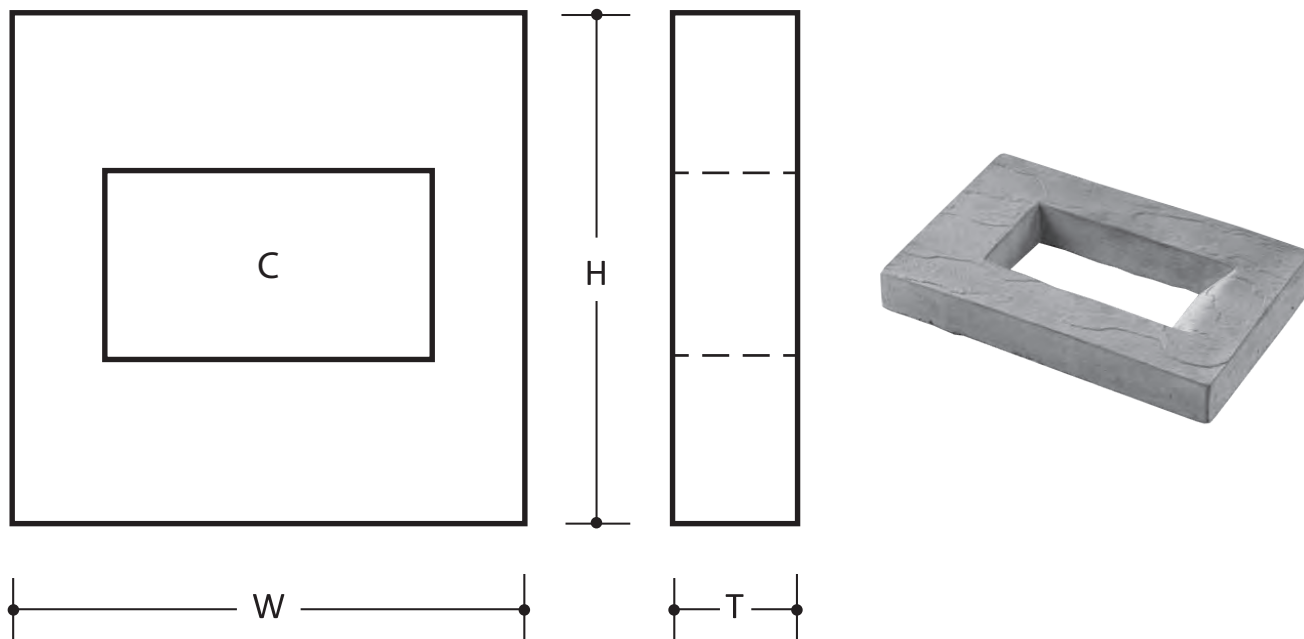

OUTLET BOX TRIM #886, 888

by CENTURION STONE®

PATTERN DESCRIPTIONS AND DIMENSIONS

Pattern	Texture	Code	T	H	W	Cutout
OUTLET BOX TRIM	Slate face.	886	1.5"	6.75"	7.75"	2.375" x 4.25"
OUTLET BOX TRIM	Slate face.	888	1.5"	12"	8"	3.75" x 6.25"

#	Packaging		Weights		
	Pcs./Skid	Pcs/Box	Skid	Box	Pcs.
886	120	8	480	40	3.4
888	120	4	480	18	3.4

50 Van Buren Street
Nashville, TN 37208