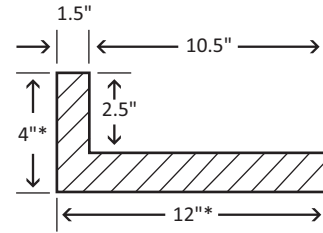

MULTI-LEDGE by CENTURION STONE® #146

PATTERN DESCRIPTIONS AND DIMENSIONS

Pattern	Texture	Code	T	H	W	Rec Joint
MULTI-LEDGE	Pre-fit pieces give the look of hand laid dry stack	146	1.5"	4"	16"	DRystack

Color Name	Product Code
AUSTIN	146-647-10
BEDFORD	146-545-25
CARBONDALE	146-587-15
MOCHA	146-592-25
TUCSON	146-622-65
WILLIAMSPORT	146-557-25

	Packaging		Weights	
	Pcs.	Sq.Ft.	Skid	Box
Box	24	10.6		82
Skid	288	127.2	1056	
Corners	18	72	790	60
Sq. ft.	7.7F - 10C			

*thickness, height and width dimensions may have +/- tolerance due to hand casting of product

*trimming and shaping of pieces may be required around openings as well as maintaining a level and coarsed pattern

50 Van Buren Street
Nashville, TN 37208