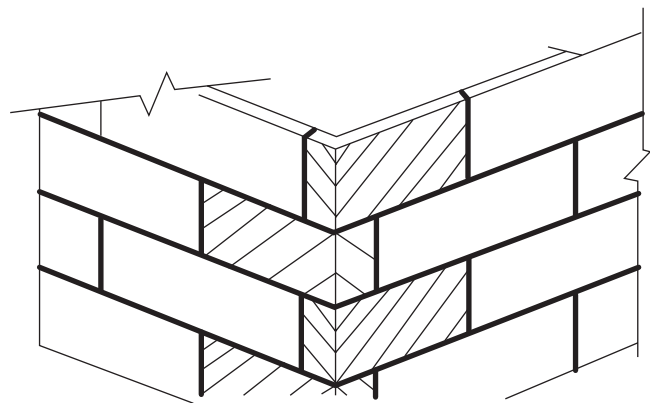

MULTI-LEDGE by CENTURION STONE® #146

PATTERN DESCRIPTIONS AND DIMENSIONS

Pattern	Texture	Code	T	H	W	Rec Joint
MULTI-LEDGE	Pre-fit pieces give the look of hand laid dry stack	146	1.5"	4"	16"	DRystack

Color Name	Product Code
AUSTIN	146-647-10
BEDFORD	146-545-25
CARBONDALE	146-587-15
MOCHA	146-592-25
TUCSON	146-622-65
WILLIAMSPORT	146-557-25

	Packaging		Weights	
	Pcs.	Sq.Ft.	Skid	Box
Box	24	10.6		82
Skid	288	127.2	1056	
Corners	18	72	790	60
Sq. ft.	7.7F - 10C			

*thickness, height and width dimensions may have +/- tolerance due to hand casting of product

*trimming and shaping of pieces may be required around openings as well as maintaining a level and coarsed pattern

50 Van Buren Street
Nashville, TN 37208