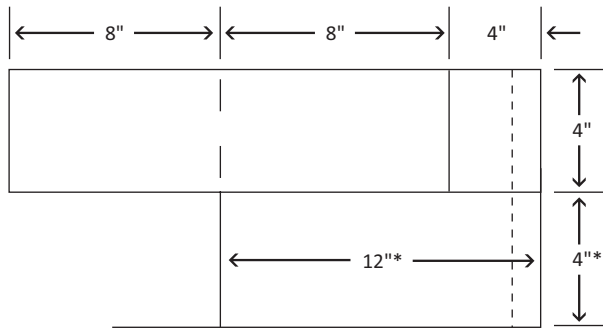

MULTI-LEDGE by CENTURION STONE® #146

PATTERN DESCRIPTIONS AND DIMENSIONS

Pattern	Texture	Code	T	H	W	Rec Joint
MULTI-LEDGE	Pre-fit pieces give the look of hand laid dry stack	146	1.5"	4"	16"	DRystack

Color Name	Product Code
AUSTIN	146-647-10
BEDFORD	146-545-25
CARBONDALE	146-587-15
MOCHA	146-592-25
TUCSON	146-622-65
WILLIAMSPORT	146-557-25

	Packaging		Weights	
	Pcs.	Sq.Ft.	Skid	Box
Box	24	10.6		82
Skid	288	127.2	1056	
Corners	18	72	790	60
Sq. ft.	7.7F - 10C			

*thickness, height and width dimensions may have +/- tolerance due to hand casting of product

*trimming and shaping of pieces may be required around openings as well as maintaining a level and coarsed pattern

50 Van Buren Street
Nashville, TN 37208