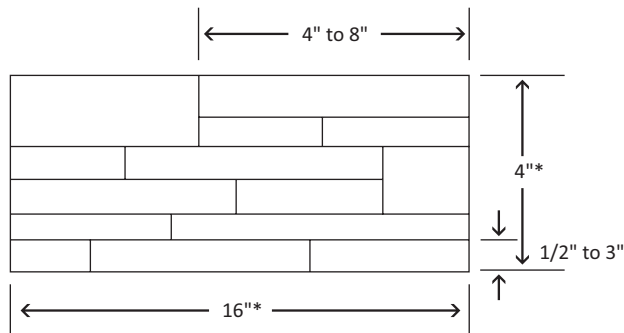

MULTI-LEDGE by CENTURION STONE® #146

PATTERN DESCRIPTIONS AND DIMENSIONS

Pattern	Texture	Code	T	H	W	Rec Joint
MULTI-LEDGE	Pre-fit pieces give the look of hand laid dry stack	146	1.5"	4"	16"	DRystack

Color Name	Product Code
AUSTIN	146-647-10
BEDFORD	146-545-25
CARBONDALE	146-587-15
MOCHA	146-592-25
TUCSON	146-622-65
WILLIAMSPORT	146-557-25

	Packaging		Weights	
	Pcs.	Sq.Ft.	Skid	Box
Box	24	10.6		82
Skid	288	127.2	1056	
Corners	18	72	790	60
Sq. ft.	7.7F - 10C			

*thickness, height and width dimensions may have +/- tolerance due to hand casting of product