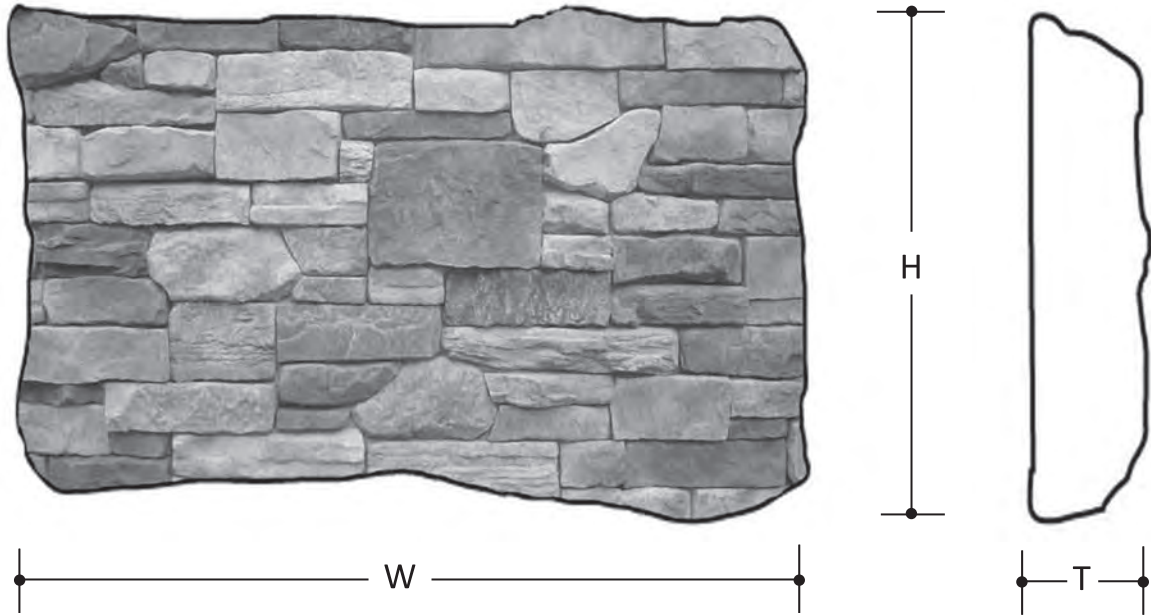

MILANO by CENTURION STONE® #485

PATTERN DESCRIPTIONS AND DIMENSIONS

| Pattern | Texture | Installation | Thickness | Height | Width | Rec Joint |
|---------|---------------------------------------|-----------------------|--------------|----------|-----------|-----------|
| MESA | Quarried look, rough chiseled pieces. | Lay at random design. | 1.5" to 2.5" | 2" to 6" | 4" to 18" | DRystack |

| Color Name | Product Code |
|--------------|--------------|
| BUCKS COUNTY | 485-701-25 |
| PENNSYLVANIA | 485-800-25 |

50 Van Buren Street
Nashville, TN 37208