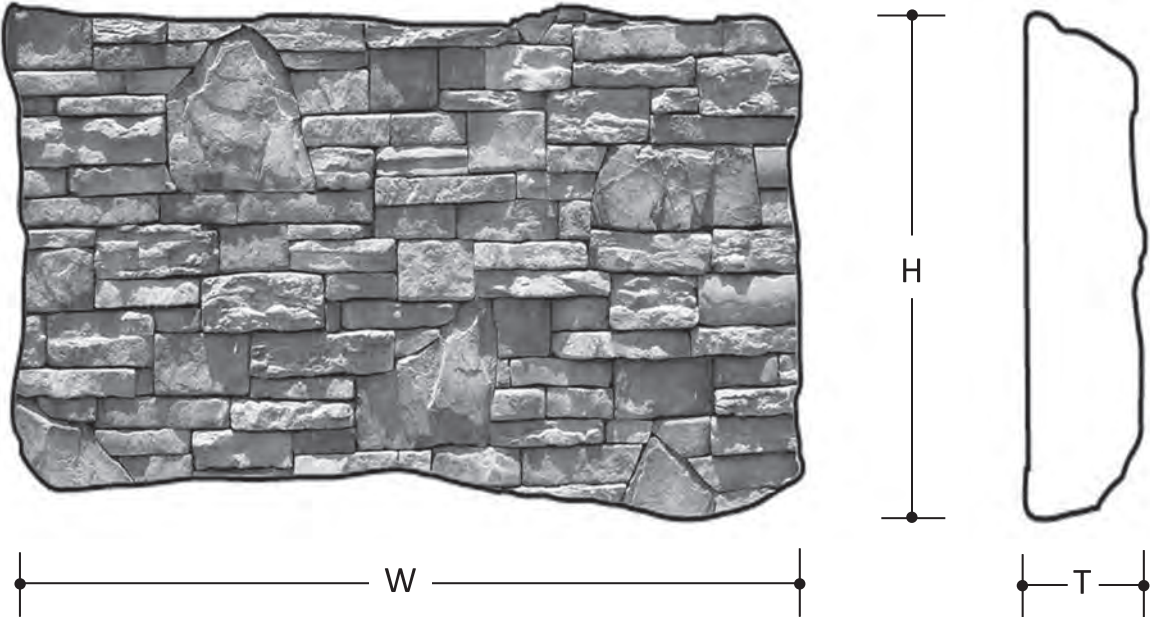

# MESA by CENTURION STONE® #420

## PATTERN DESCRIPTIONS AND DIMENSIONS

Pattern	Texture	Installation	Thickness	Height	Width	Rec Joint
MESA	Square and rectangular pieces with flat spotter pieces.	Installed at random with long sides down and level. Spot in flat pieces at random.	1.5" to 3"	2" to 12"	4" to 18"	DRystack

Packaging Skid		Weights	
	Sq.Ft.	Skid	Box
Box	11.25		90
Skid	90	798	
Corners	80	588	64
Sq. Ft.		8	

Color Name	Product Code
APPALACHIAN	420-250-15
PENNSYLVANIA	420-800-25

50 Van Buren Street  
Nashville, TN 37208