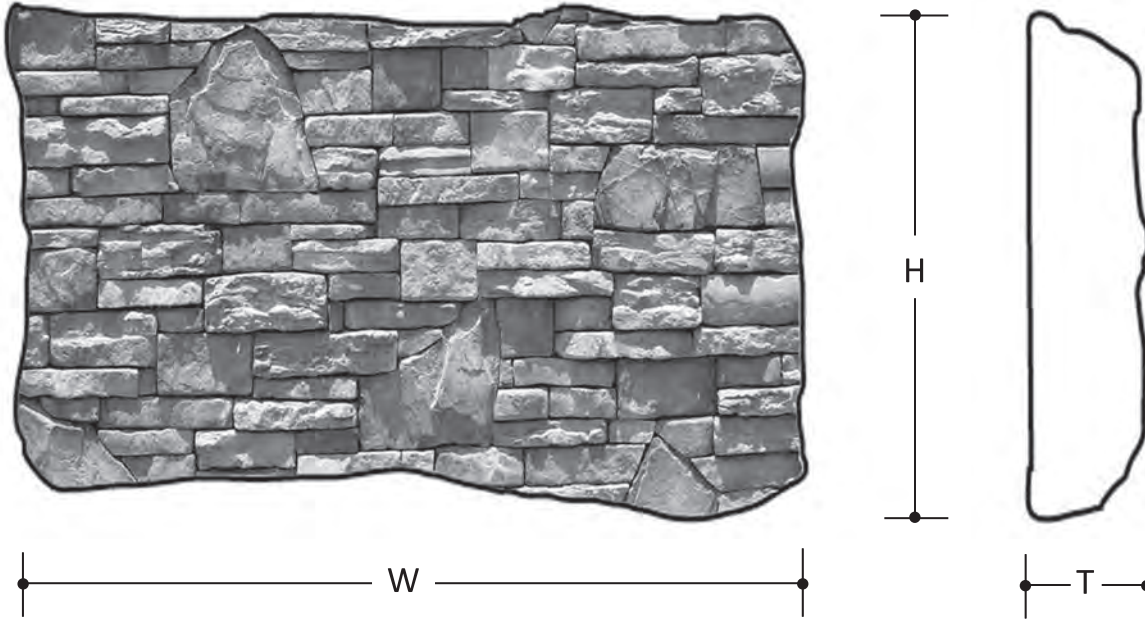

MESA^{by} CENTURION STONE[®] #420

PATTERN DESCRIPTIONS AND DIMENSIONS

Pattern	Texture	Installation	Thickness	Height	Width	Rec Joint
MESA	Square and rectangular pieces with flat spotter pieces.	Installed at random with long sides down and level. Spot in flat pieces at random.	1.5" to 3"	2" to 12"	4" to 18"	DRystack

Packaging Skid		Weights	
	Sq. Ft.	Skid	Box
Box	11.25		98
Skid	90	863	
Corners	80	588	64
Sq. Ft.		8.7F - 6.4C	

Color Name	Product Code
APPALACHIAN	420-250-15
PENNSYLVANIA	420-800-25

50 Van Buren Street
Nashville, TN 37208