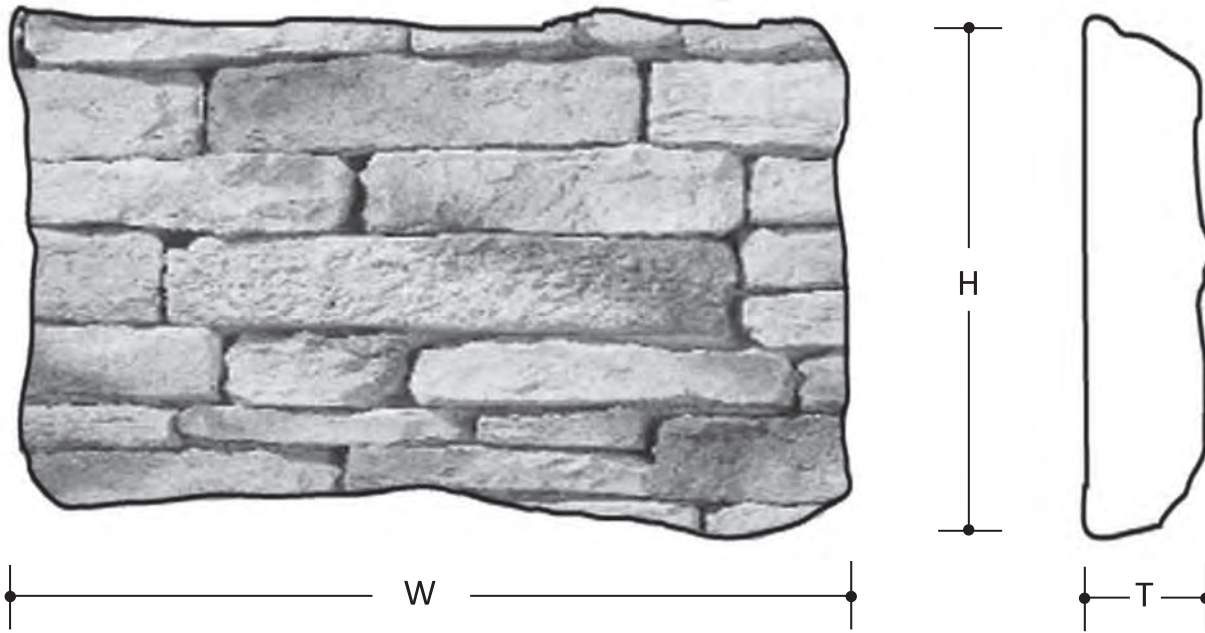

# HACKETT<sup>by</sup> CENTURION STONE<sup>®</sup> #050

## PATTERN DESCRIPTIONS AND DIMENSIONS

Pattern	Texture	Installation	T	H	W	Rec Joint
HACKETT	Unique one of a kind pattern. Old pieces from farm fences with years of weathering.	Installed horizontally and level. May have a roll in plane to resemble old farm fences.	1.5" to 2.5"	2" to 4"	4" to 14"	JOINTLESS

Packaging		Weights	
	Sq.Ft.	Skid	Box
Box	11		103
Skid	88	896	
Corners	72	869	99
Sq. Ft.		9.3F - 11C	

Color Name	Product Code
ENGLISH	050-270-15
TULSA	050-791-15

50 Van Buren Street  
Nashville, TN 37208