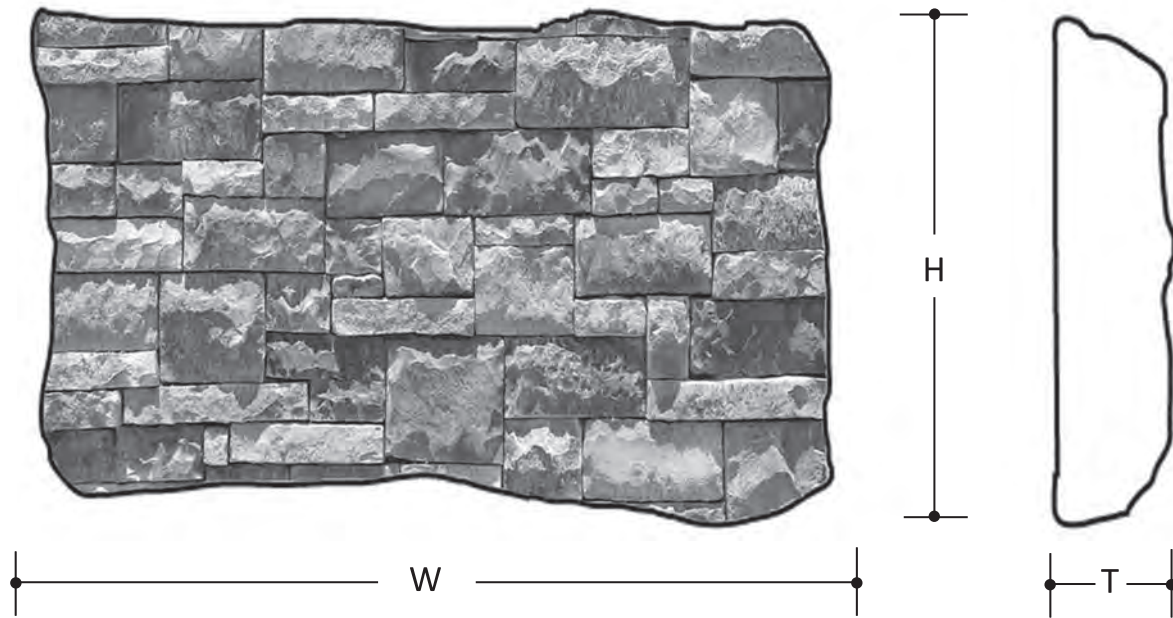

GEORGETOWN #440

by CENTURION STONE®

PATTERN DESCRIPTIONS AND DIMENSIONS

Pattern	Texture	Installation	T	H	W	Rec Joint
GEORGETOWN	Square and rectangular design.	Installed in a random pattern with long side down.	1.5" to 3"	1" to 6"	4" to 20"	DRystack

Packaging		Weights	
	Sq.Ft.	Skid	Box
Box	12		94
Skid	96	824	
Corners	80	792	89
Sq. Ft.		7.8	

Color Name	Product Code
APPALACHIAN	440-250-15
KENTUCKY	440-260-15
PENNSYLVANIA	440-800-25

50 Van Buren Street
Nashville, TN 37208