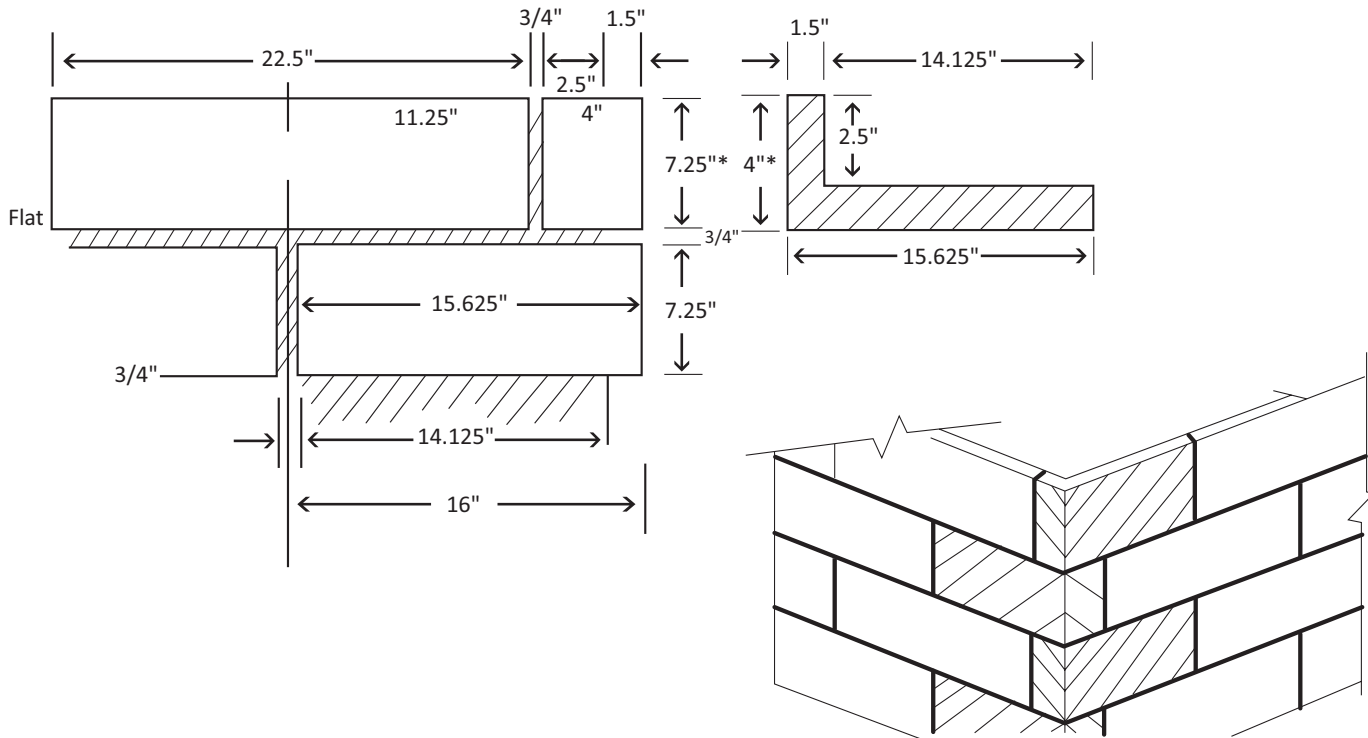

FOUNDATION STONE

by CENTURION STONE®

530

PATTERN DESCRIPTIONS AND DIMENSIONS

Pattern	Texture	Code	T	H	W	Rec Joint
Flat	Chiseled face	530	1.5"	7.25"	22.5"	3/4"
Corner	Chiseled face		1.5"	7.25"	4" to 15 5/8"	

*thickness, height and width dimensions may have +/- tolerance due to hand casting of product

*trimming and shaping of pieces may be required around openings as well as maintaining a level and coarsed pattern

50 Van Buren Street
Nashville, TN 37208

Packaging/Skid			Weights			
	Pcs	SqFt/LnFt	Box	Skid	Pcs	SqFt
Box	10	12.9 Sf	113		11	9.7
Skid	80	103.2 Sf		979		
Corners	64	42.8 Lf	87.5	700	14.7	

Color Name	Product Code
CRIMSON	530-578-25
MISSOURI	530-100-15
PENNSYLVANIA	530-800-25