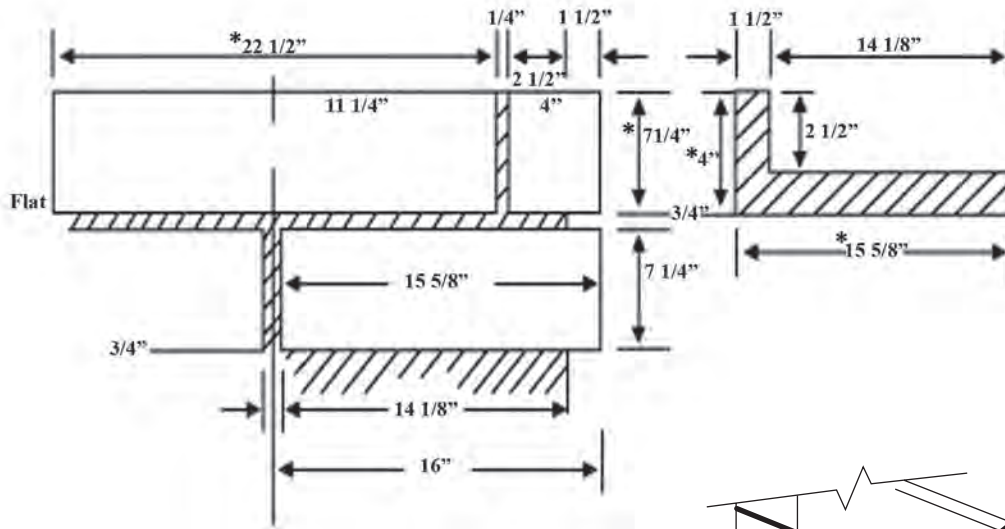

FOUNDATION STONE

by CENTURION STONE®

530
540

PATTERN DESCRIPTIONS AND DIMENSIONS

Pattern	Texture	Code	T	H	W	Rec Joint
Flat	Chiseled face	530	1.5"	7.25"	22.5"	3/4"
Corner	Chiseled face	540	1.5"	7.25"	4" to 15 5/8"	

*thickness, height and width dimensions may have +/- tolerance due to hand casting of product

*trimming and shaping of pieces may be required around openings as well as maintaining a level and coarsed pattern

Color Name	Product Code
MISSOURI	530-100-15

	Packaging		Weights	
	Pcs	Skid	Box	
Box	8		142	
Skid	64	1216		
Corners	24/3	648	17	
Sq. ft.				13.9 lbs.

CENTURION
STONE

50 Van Buren Street
Nashville, TN 37208