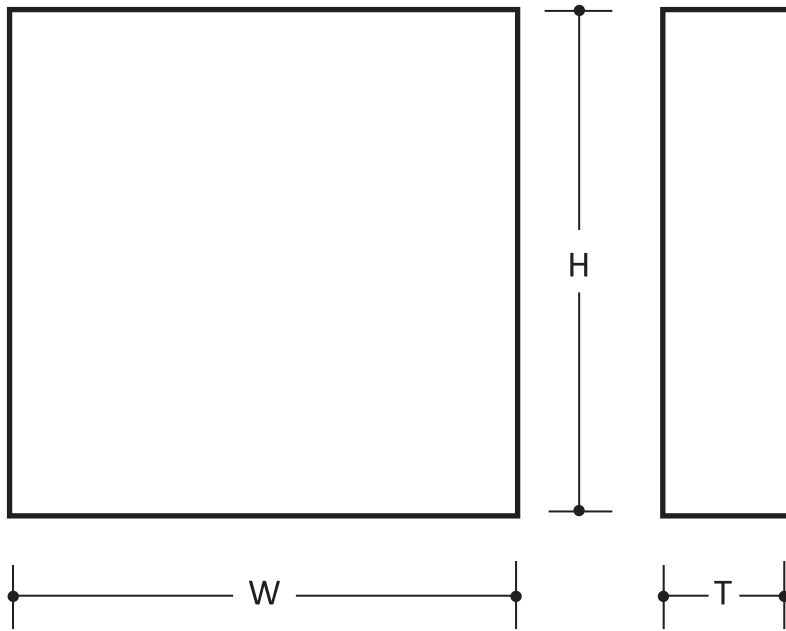

FLAT WALL CAPSTONE #555, 569

by CENTURION STONE®

PATTERN DESCRIPTIONS AND DIMENSIONS

Pattern	Texture	Code	T	H	W
1 3/4" WALL CAPSTONE	Slate top chiseled edges.	555	1 3/4"	20"	12"
9 X 36 WALL CAPSTONE	Chiseled face.	569	2"	36"	9"

Packaging/Skid		Weights	
#	Pcs.	Skid	Pcs.
555	34	884	24
569	26	1560	57

50 Van Buren Street
Nashville, TN 37208