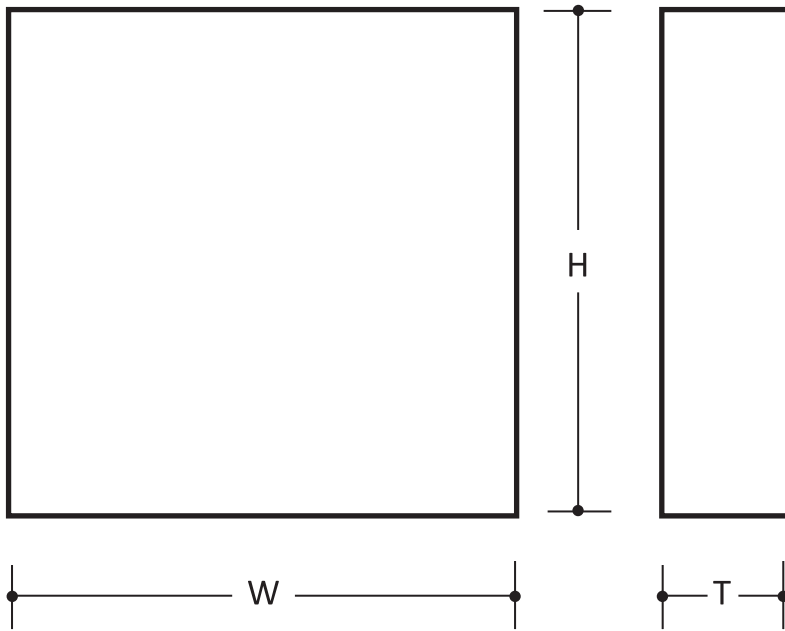

FLAT WALL CAPSTONE #555, 569

by CENTURION STONE®

PATTERN DESCRIPTIONS AND DIMENSIONS

Pattern	Texture	Code	T	H	W
1 3/4" WALL CAPSTONE	Slate top chiseled edges.	555	1 3/4"	20"	12"
9 X 36 WALL CAPSTONE	Chiseled face.	569	2"	36"	9"

Packaging/Skid		Weights	
#	Pcs.	Skid	Pcs.
555	34	986	27
569	26	1586	58

50 Van Buren Street
Nashville, TN 37208