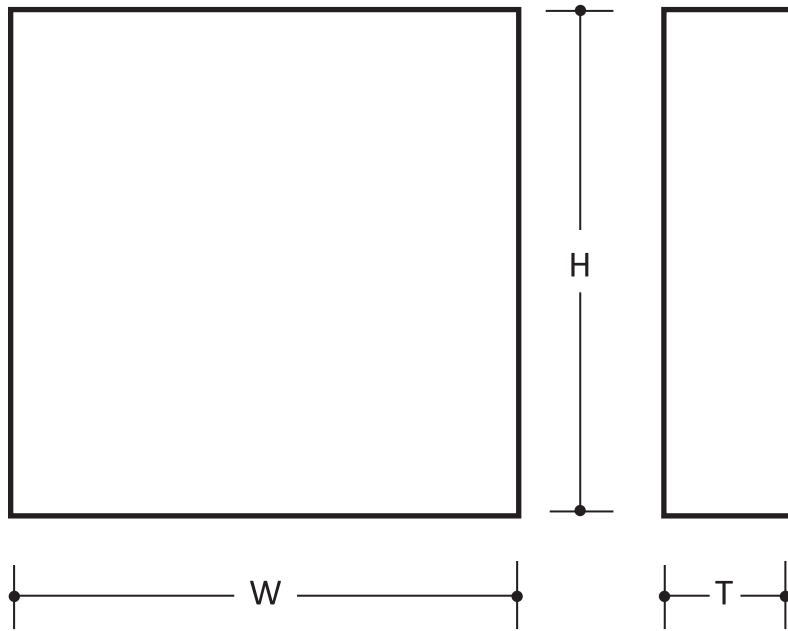

# FLAT COLUMN CAP #865, 869

by CENTURION STONE®

## PATTERN DESCRIPTIONS AND DIMENSIONS

Pattern	Texture	Code	T	H	W
FLAT COLUMN CAP	Slate top with chiseled edges.	865	3"	24"	24"
FLAT COLUMN CAP	Slate top with chiseled edges.	869	3"	28"	28"

Packaging/Skid		Weights	
#	Pcs.	Skid	Pcs.
865	3	330	110
869	3	480	160