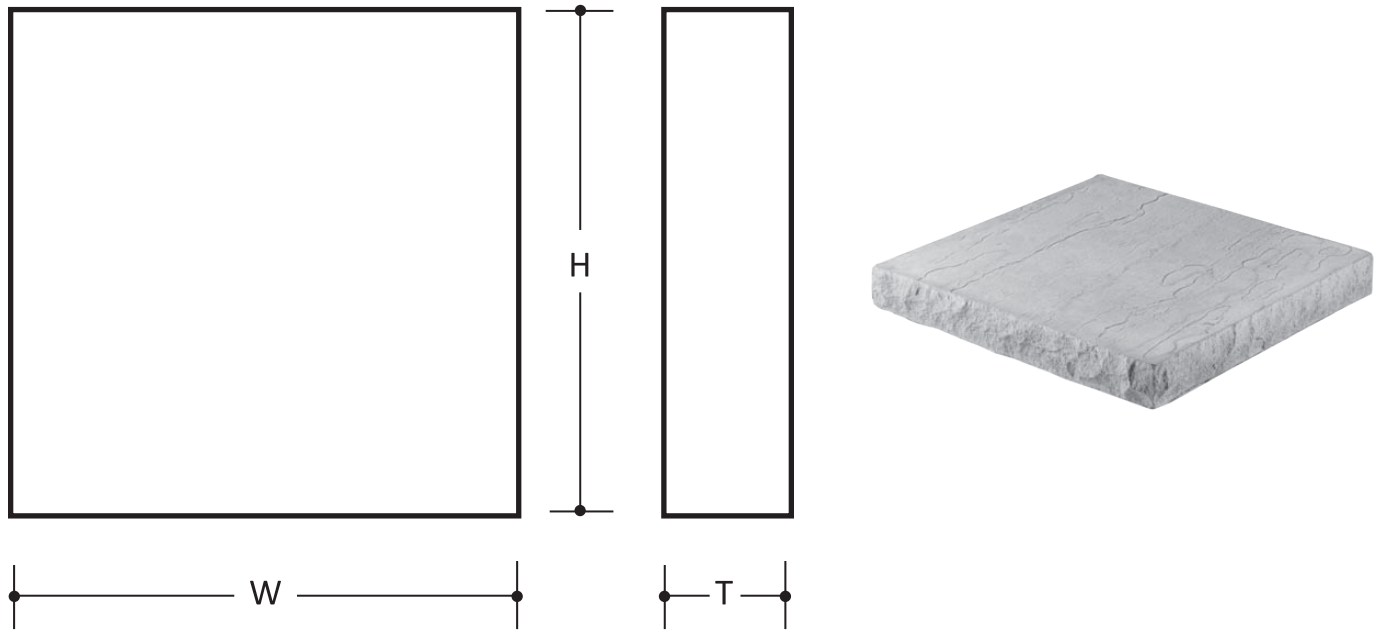

# FLAT COLUMN CAP #865, 869

## PATTERN DESCRIPTIONS AND DIMENSIONS

Pattern	Texture	Code	T	H	W
FLAT COLUMN CAP	Slate top with chiseled edges.	865	3"	24"	24"
FLAT COLUMN CAP	Slate top with chiseled edges.	869	3"	28"	28"

Packaging/Skid		Weights	
#	Pcs.	Skid	Pcs.
865	6	447	150
869	6	609	195