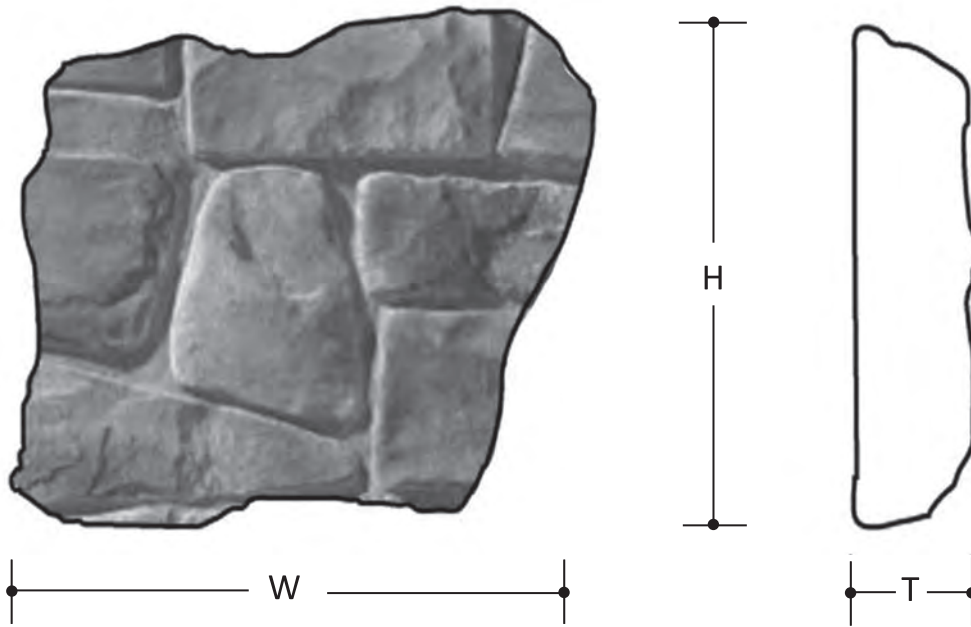

FIELDSTONE by CENTURION STONE® #020

PATTERN DESCRIPTIONS AND DIMENSIONS

Pattern	Texture	Installation	T	H	W	Rec Joint
FIELDSTONE	Distinctively textured, smooth, rough faced flagstone look. Pieces are square, rectangular and angled.	Installed with the longest side down and level. A joint is required with pattern.	1.5" to 3"	2" to 10"	4" to 10"	3/4"

Packaging		Weights	
	Sq.Ft.	Skid	Box
Box	11.5		93
Skid	92	819	
Corners	96	866	99
Sq. Ft.		8F - 8.2C	

Color Name	Product Code
ARKANSAS	020-170-65
KENTUCKY	020-260-15
PENNSYLVANIA	020-800-25

50 Van Buren Street
Nashville, TN 37208