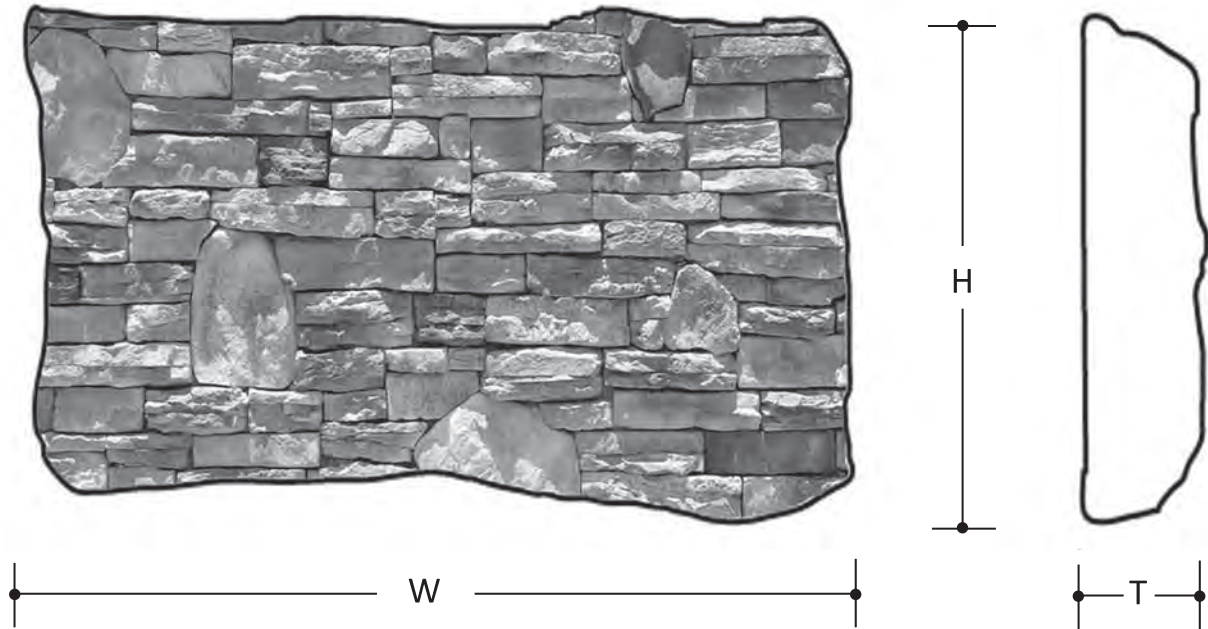

ELKMONT by CENTURION STONE® #460

PATTERN DESCRIPTIONS AND DIMENSIONS

Pattern	Texture	Installation	T	H	W	Rec Joint
ELKMONT	Square to rectangular stone with weathered face and random spotter pieces.	Installed level with spotter flat pieces.	1.5" to 3"	1" to 10"	6" to 18"	DRystack

Packaging		Weights	
	Sq.Ft.	Skid	Box
Box	10.25		104
Skid	82	910	
Corners	80	720	80
Sq. Ft.		10.1	

Color Name	Product Code
BROWNS VALLEY	460-145-65
PENNSYLVANIA	460-800-25

50 Van Buren Street
Nashville, TN 37208