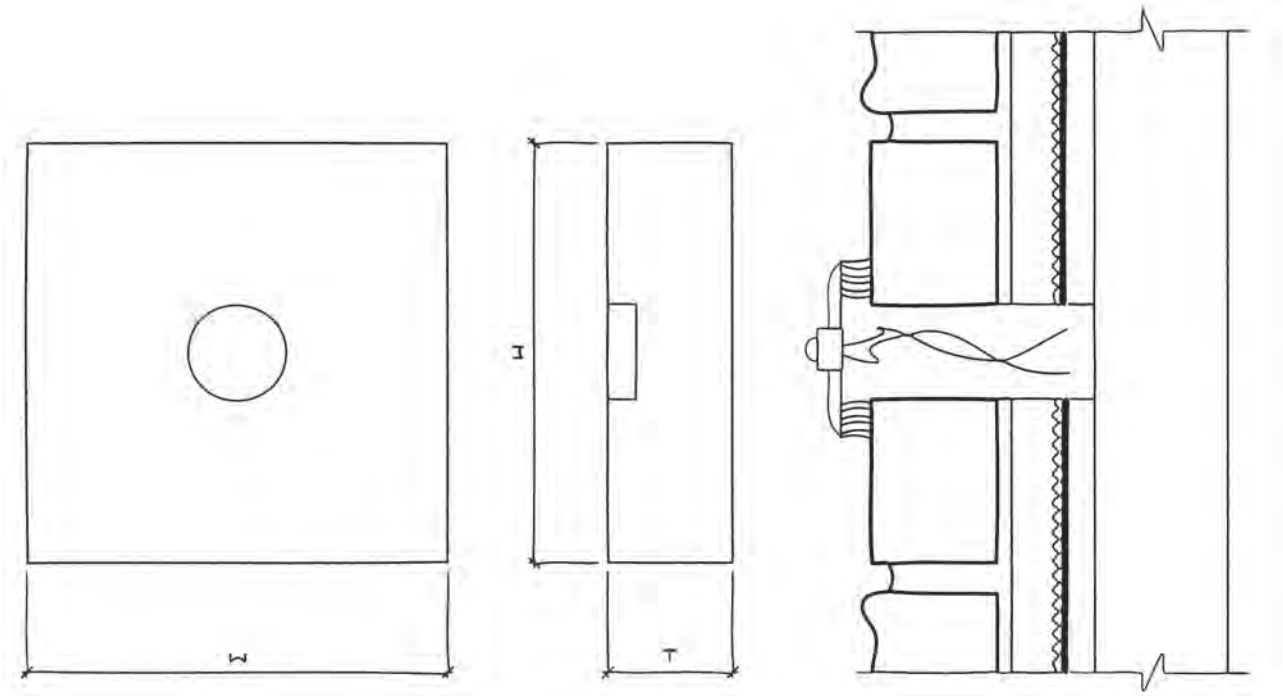

DOOR BELL PLATE #815

by CENTURION STONE®

PATTERN DESCRIPTIONS AND DIMENSIONS

Pattern	Texture	Code	T	H	W	Cutout
DOOR BELL PLATE	Smooth face.	815	1"	4"	2"	DRILL

Packaging/Skid		Weights	
#	Pcs.	Skid	Pcs.
815	320	240	0.75