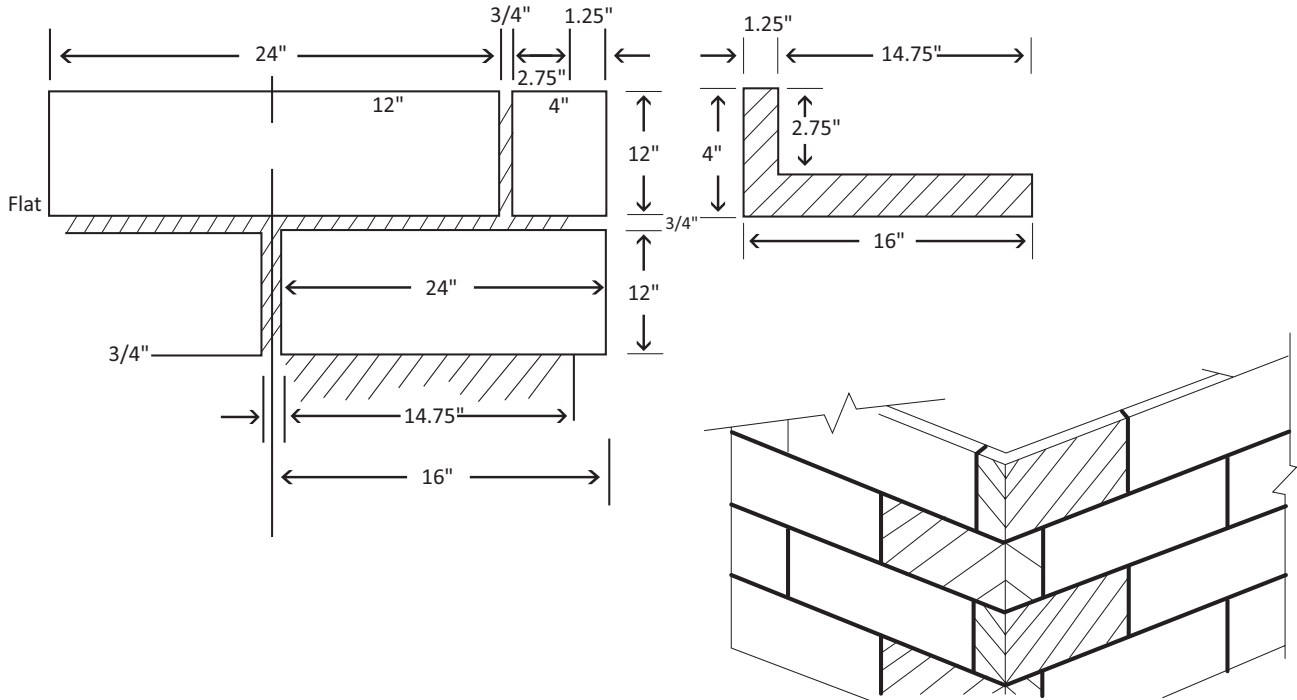

DIMENSIONAL SLATE #893

by CENTURION STONE®

PATTERN DESCRIPTIONS AND DIMENSIONS

Pattern	Texture	Code	T	H	W	Rec Joint
FLAT	A weathered slate appearance with sawcut edges	893	1.25"	12"	24"	3/4"
CORNER			1.25"	12"	4" x 16"	3/4"

*thickness, height and width dimensions may have +/- tolerance due to hand casting of product

*trimming and shaping of pieces may be required around openings as well as maintaining a level and coarsed pattern

50 Van Buren Street
Nashville, TN 37208

	Packaging/Skid		Weights		
	Pcs.	SqFt/LnFt	Skid	Box	Pcs
Flat	51	102 Sf	1005	-	18
Corner	32	32 Lf	562	61	15.2
Sqft	-	-	-	-	9F-9.1C

Color Name	Product Code
PEWTER	893-566-15
SAND	893-121-10
EMERALD	893-641-25
BUCKSKIN	893-605-25