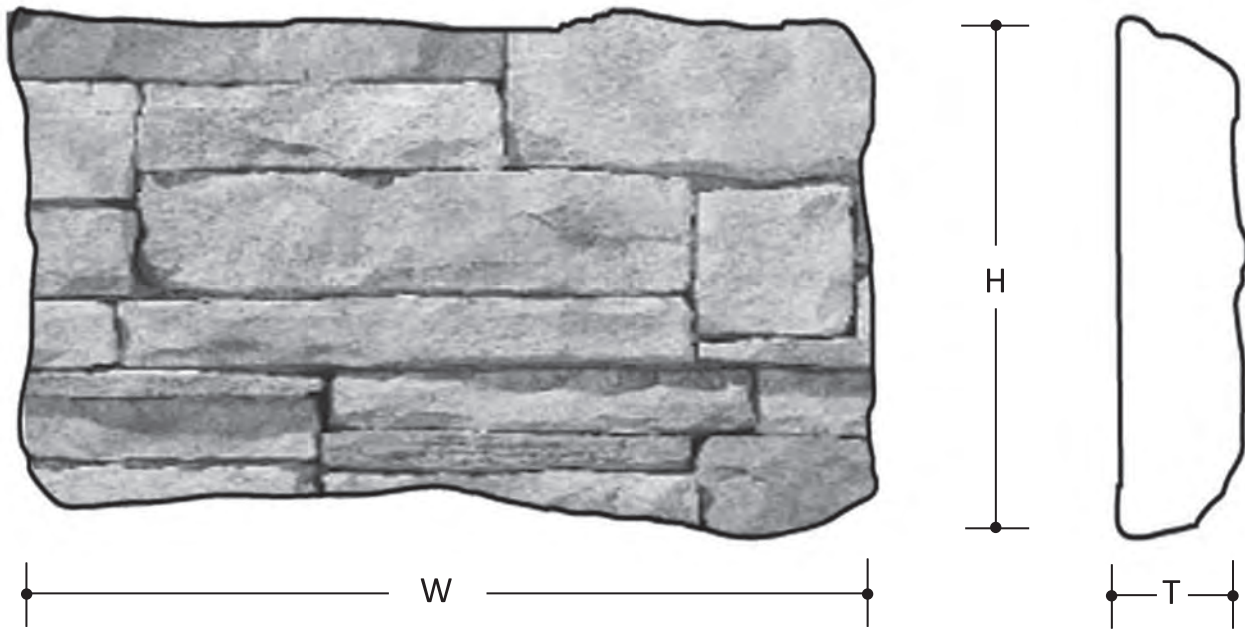

# CUTFACE by CENTURION STONE® #270

## PATTERN DESCRIPTIONS AND DIMENSIONS

Pattern	Texture	Installation	T	H	W	Rec Joint
CUTFACE	Guillotine cut with deep chiseled face.	Installed in a horizontal pattern, sizes for easy installation.	1.5" to 3"	1" to 6"	4" to 20"	DRystack

	Packaging		Weights	
	Sq.Ft.	Skid	Box	
Box	11		120	
Skid	88	1036		
Corners	80	1017	117	
Sq. Ft.		10.9F - 10.7C		

Color Name	Product Code
ARIZONA	270-724-25
BROWN	270-200-25
CHARDONNAY	270-180-65
KENTUCKY	270-260-15
PENNSYLVANIA	270-800-25
SUEDE	270-185-65