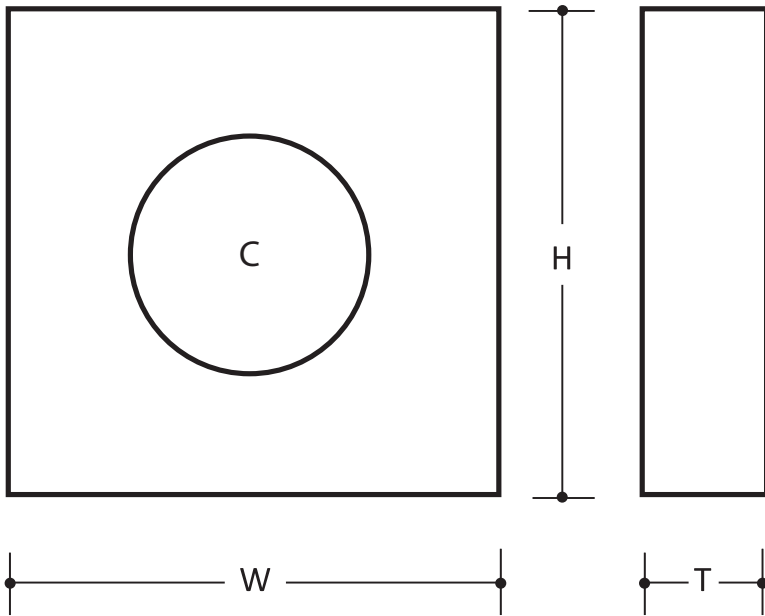

COACH LIGHT TRIM #885, 887

by CENTURION STONE®

PATTERN DESCRIPTIONS AND DIMENSIONS

Pattern	Texture	Code	T	H	W	C
COACH LIGHT TRIM SMALL	Slate face.	885	1.5"	6.75"	7.75"	4.25"
COACH LIGHT TRIM LARGE	Slate face.	887	1.5"	8"	12"	4.25"

Packaging			Weights		
#	Pcs./Skid	Pcs/Box	Skid	Box	Pcs.
885	120	8	600	40	4.4
887	120	4	1080	45	8.4

50 Van Buren Street
Nashville, TN 37208