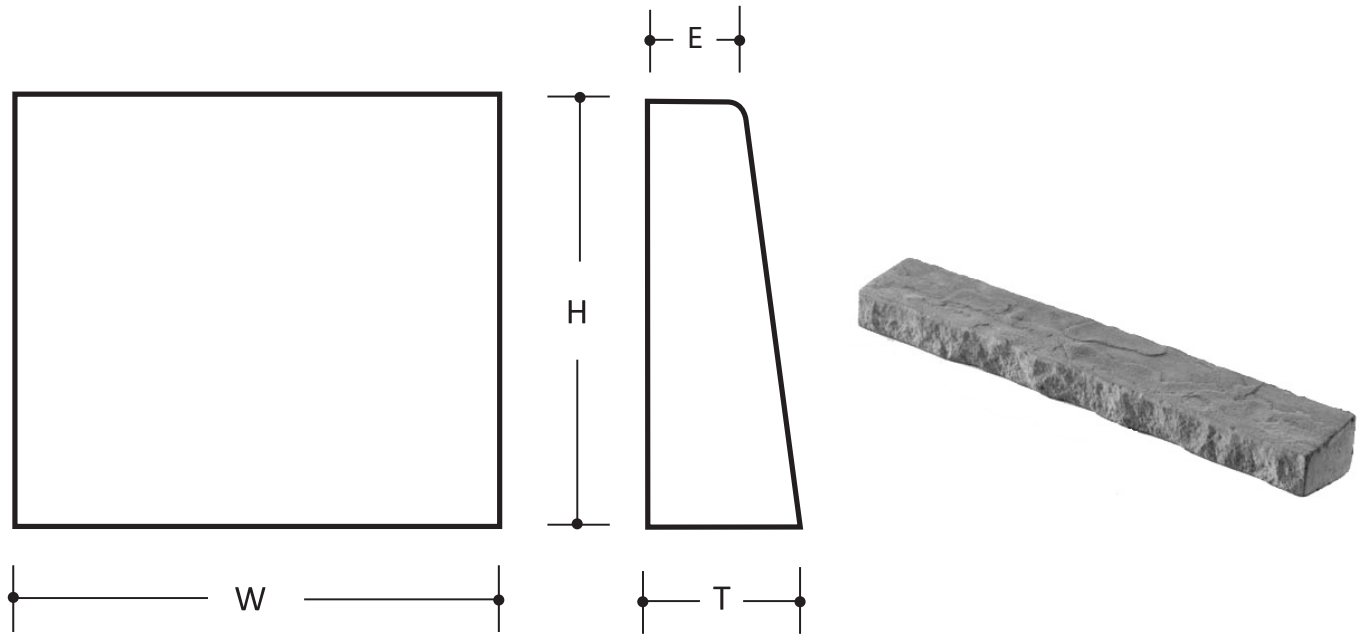

CHISELED WATER EDGE #875

PATTERN DESCRIPTIONS AND DIMENSIONS

Pattern	Texture	Code	T	H	W	Edge
CHISELED WATER EDGE	Slate top. Chiseled front edge.	875	2.25"	3"	24"	1.75"

Packaging/Skid		Weights	
#	Pcs.	Skid	Pcs.
875	66	660	8.8

*thickness, height and width dimensions may have +/- tolerance due to hand casting of product

*trimming and shaping of pieces may be required around openings as well as maintaining a level and coarsed pattern