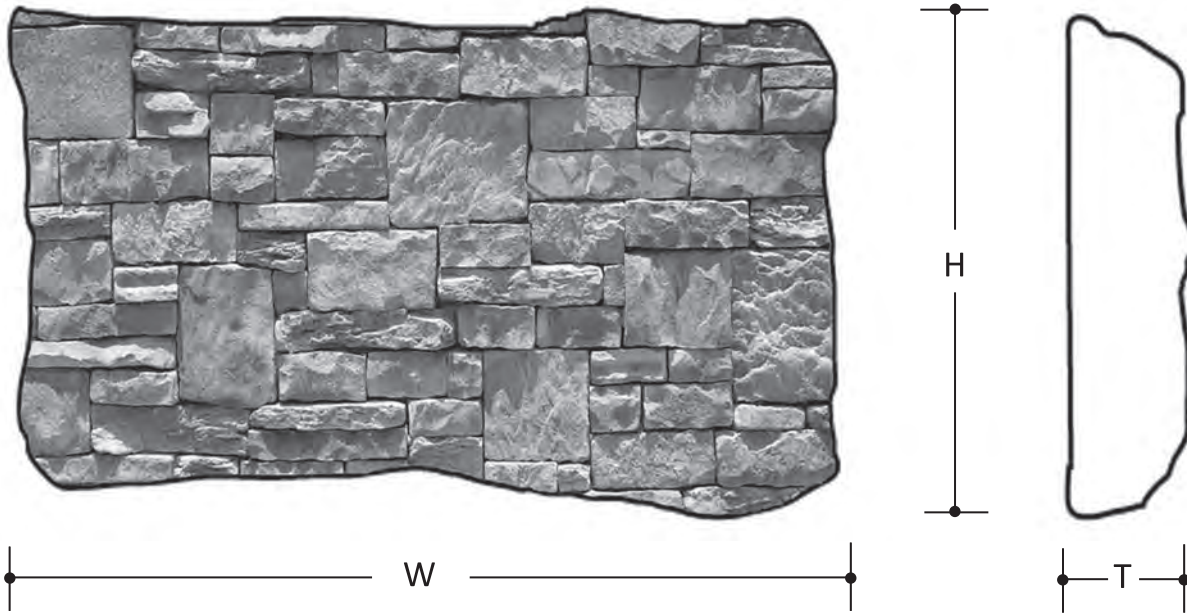

# CHEYENNE by CENTURION STONE® #480

## PATTERN DESCRIPTIONS AND DIMENSIONS

Pattern	Texture	Installation	T	H	W	Rec Joint
CHEYENNE	Predominately square & rectangular design.	Installed in a random pattern with long side down.	1.5" to 3"	2" to 12"	4" to 23"	DRystack

Packaging		Weights	
	Sq.Ft.	Skid	Box
Box	11.9		113
Skid	94	978	
Corners	80	973	112
Sq. Ft.		9.5F - 11.2C	

Color Name	Product Code
BROWNS VALLEY	480-145-25
PENNSYLVANIA	480-800-25

50 Van Buren Street  
Nashville, TN 37208