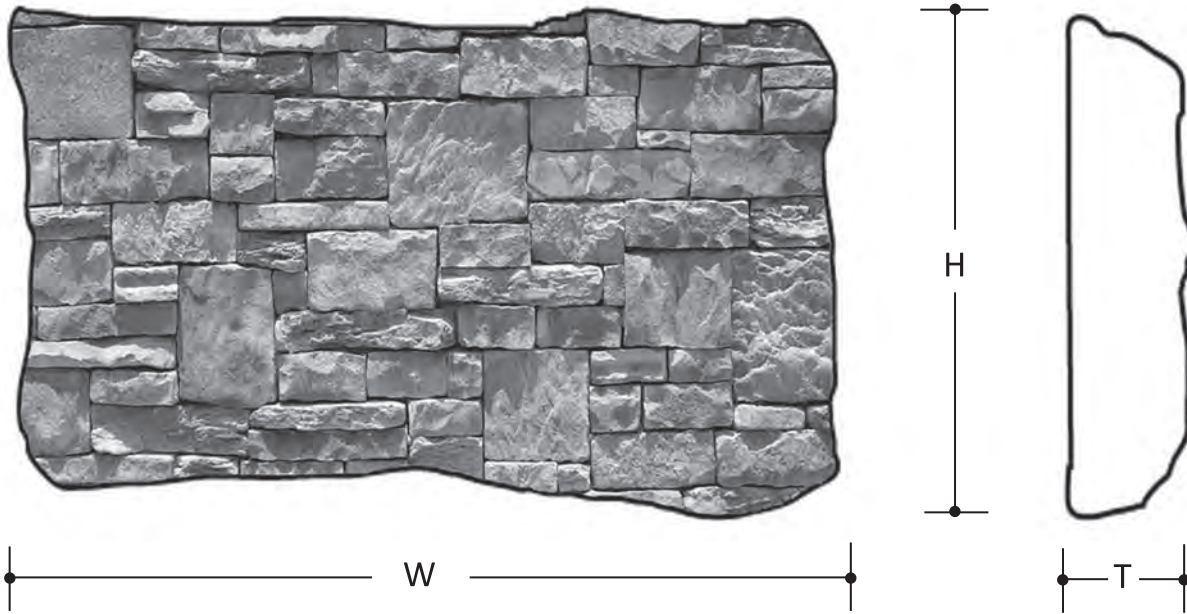

CHEYENNE by CENTURION STONE® #480

PATTERN DESCRIPTIONS AND DIMENSIONS

Pattern	Texture	Installation	T	H	W	Rec Joint
CHEYENNE	Predominately square & rectangular design.	Installed in a random pattern with long side down.	1.5" to 3"	2" to 12"	4" to 23"	DRystack

Packaging	Weights		
	Sq.Ft.	Skid	Box
Box	11.9		116
Skid	94	1006	
Corners	80	840	95
Sq. Ft.		9.8	

Color Name	Product Code
BROWNS VALLEY	480-145-25
PENNSYLVANIA	480-800-25

50 Van Buren Street
Nashville, TN 37208