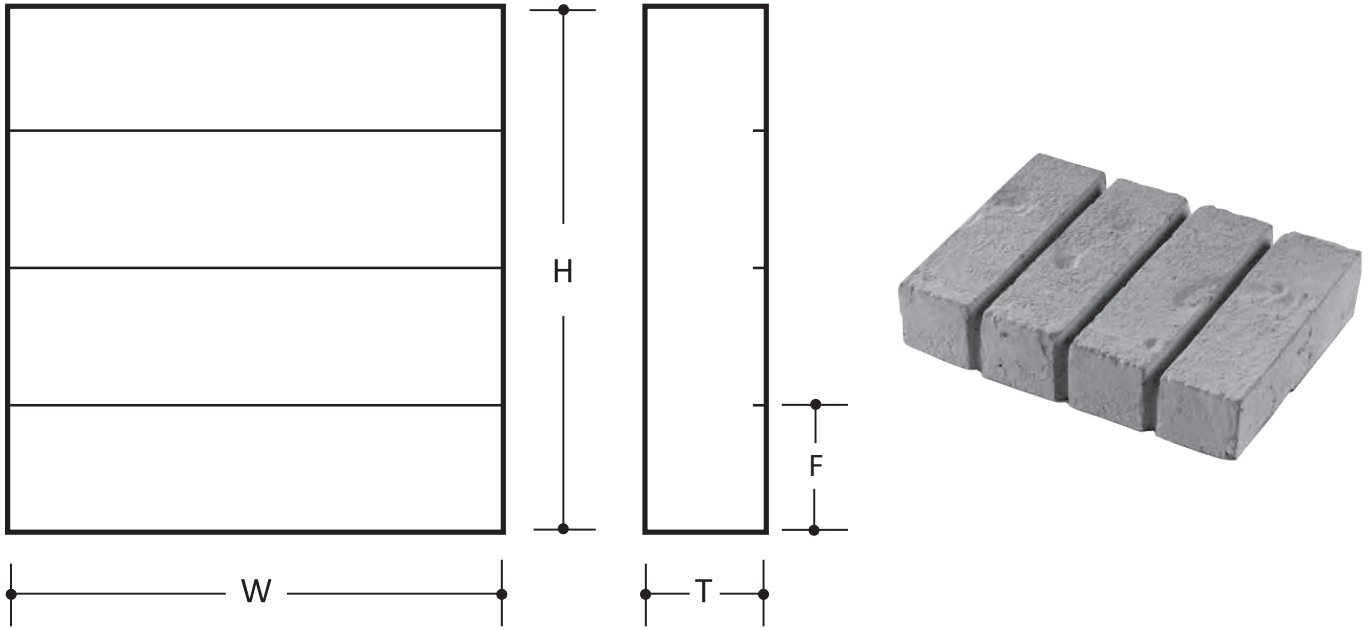

BRICK TRIM - 4 PIECE #755

by CENTURION STONE®

PATTERN DESCRIPTIONS AND DIMENSIONS

Pattern	Texture	Code	T	H	W	Edge
BRICK TRIM 4 PIECE	Used Brick Texture	755	2"	10.375"	7.75"	2.25"

Packaging/Skid		Weights	
#	Pcs.	Skid	Pcs.
755	90	1060	11