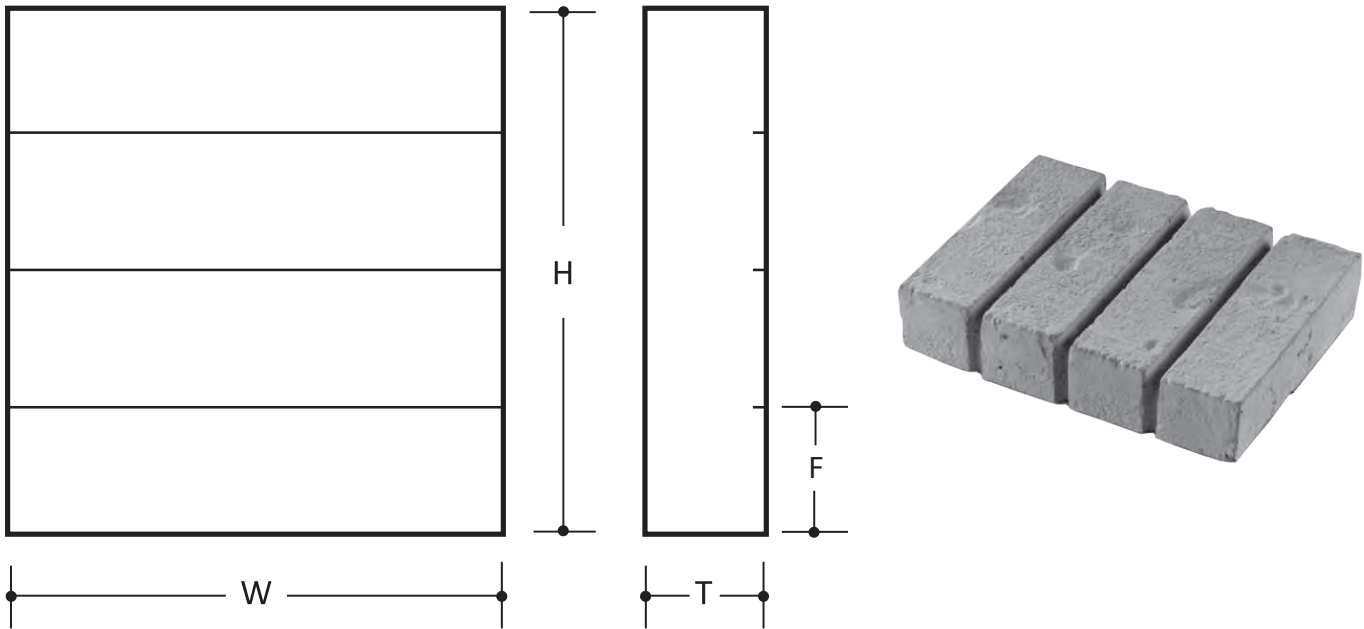

BRICK TRIM - 4 PIECE #755

by CENTURION STONE®

PATTERN DESCRIPTIONS AND DIMENSIONS

Pattern	Texture	Code	T	H	W	Edge
BRICK TRIM 4 PIECE	Used Brick Texture	755	2"	10.375"	7.75"	2.25"

Packaging/Skid		Weights	
#	Pcs.	Skid	Pcs.
755	90	810	8.2