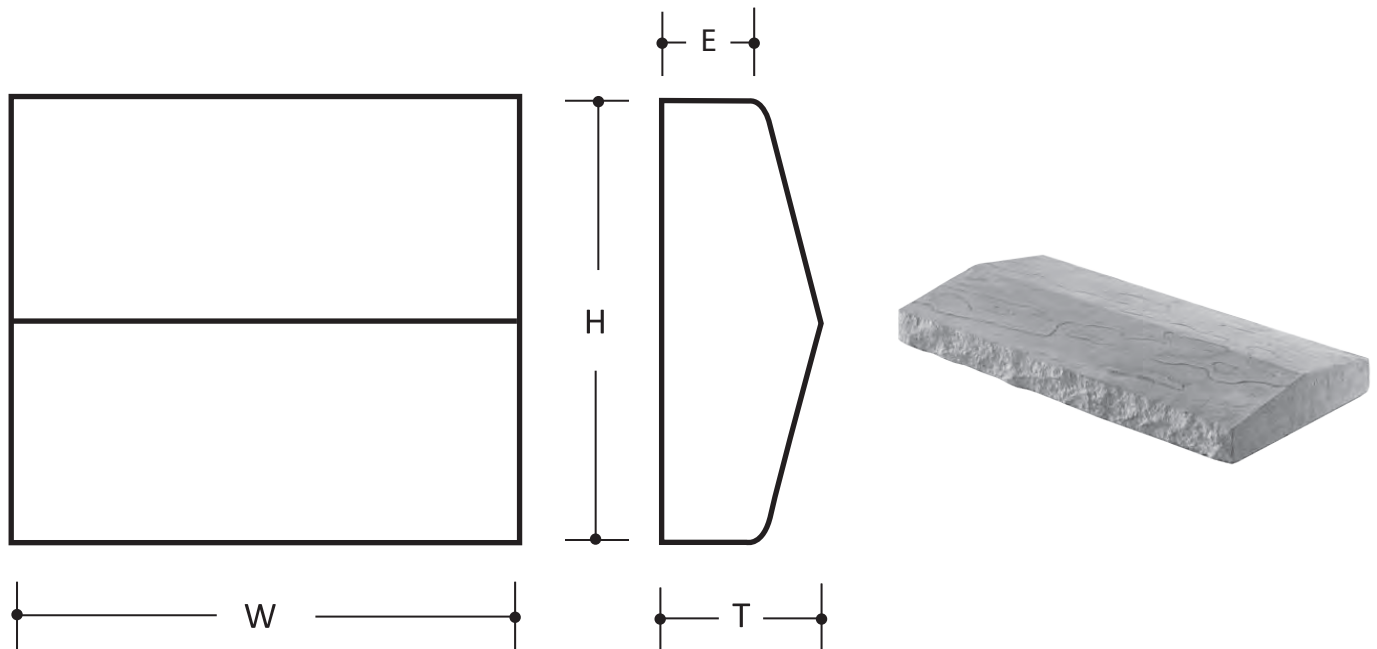

BEVELED WALL CAP #861, 862

by CENTURION STONE®

PATTERN DESCRIPTIONS AND DIMENSIONS

Pattern	Texture	Code	T	H	W	Edge
BEVELED WALL CAP	Slate face chiseled edge.	861	3"	12"	24"	2"
		862	3"	16"	24"	2"

Packaging/Skid		Weights	
#	Pcs.	Skid	Pcs.
861	36	1880	50
862	26	2002	74