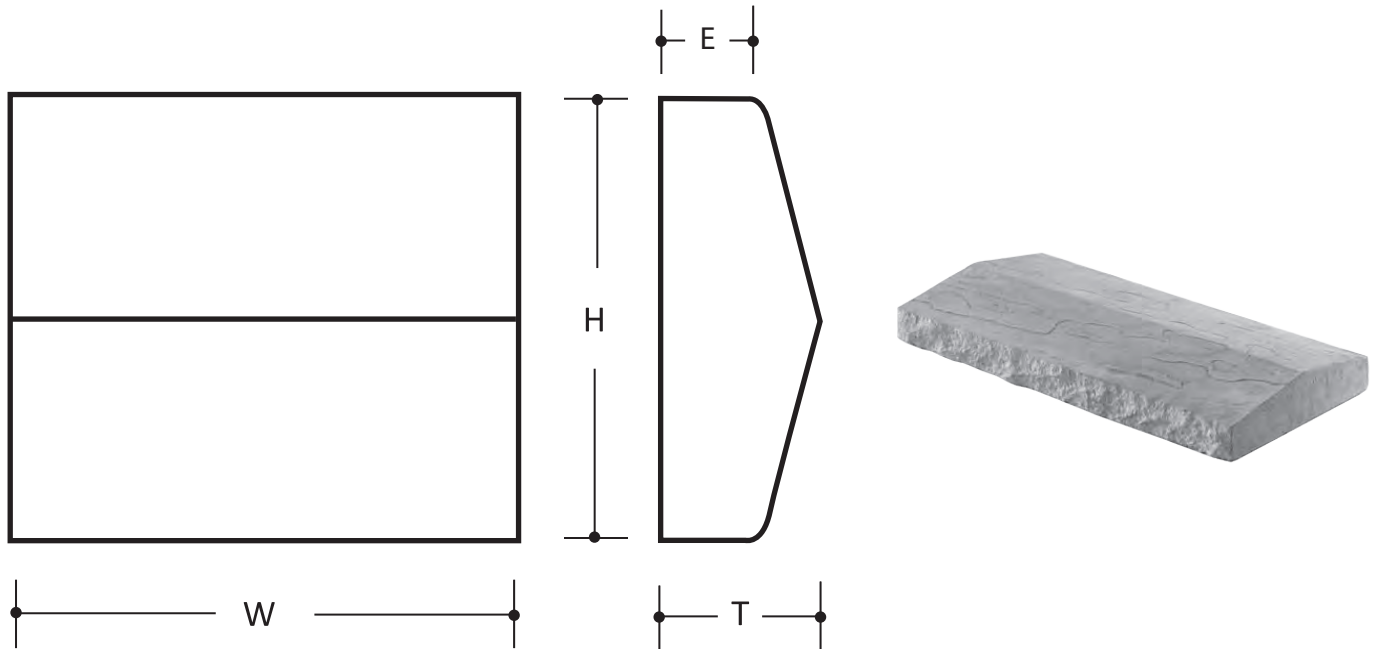

BEVELED WALL CAP #861, 862

by CENTURION STONE®

PATTERN DESCRIPTIONS AND DIMENSIONS

Pattern	Texture	Code	T	H	W	Edge
BEVELED WALL CAP	Slate face chiseled edge.	861	3"	12"	24"	2"
BEVELED WALL CAP	Slate face chiseled edge.	862	3"	16"	24"	2"

Packaging/Skid		Weights	
#	Pcs.	Skid	Pcs.
861	36	1880	50
862	26	1900	70

50 Van Buren Street
Nashville, TN 37208