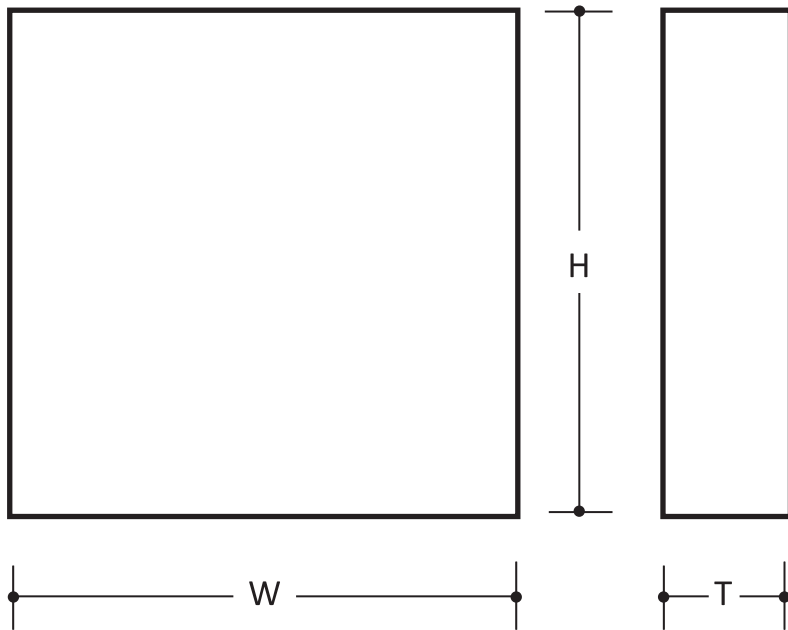

ADDRESS PLAQUE #790, 791

by CENTURION STONE®

Engraving Not Provided

PATTERN DESCRIPTIONS AND DIMENSIONS

Pattern	Texture	Code	T	H	W
ADDRESS PLAQUE, SMALL	Smooth face, chiseled edges.	790	1.5"	7.5"	17"
ADDRESS PLAQUE, GRANDE	Smooth face, chiseled edges.	791	1.5"	10.5"	15"