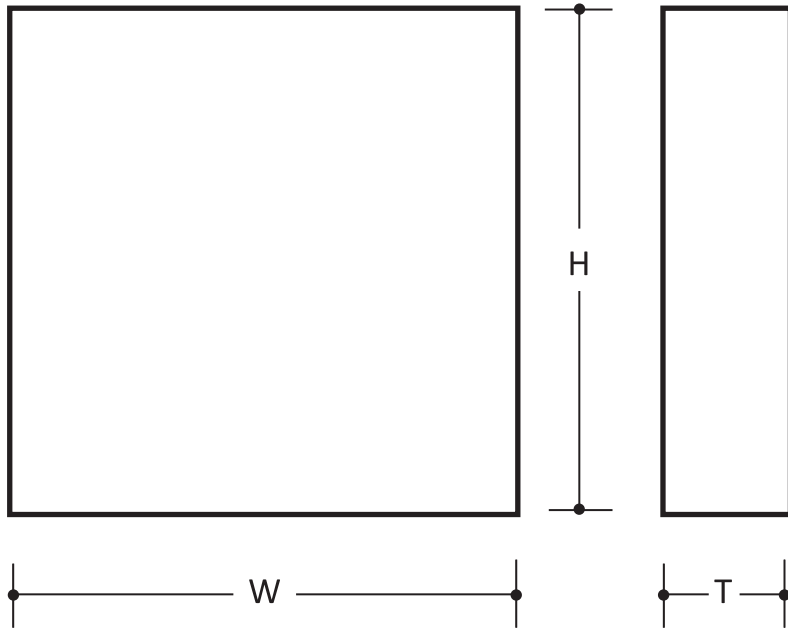

ADDRESS PLAQUE #790, 791

by CENTURION STONE®

Engraving Not Provided

PATTERN DESCRIPTIONS AND DIMENSIONS

Pattern	Texture	Code	T	H	W
ADDRESS PLAQUE, SMALL	Smooth face, chiseled edges.	790	1.5"	7.5"	17"
ADDRESS PLAQUE, GRANDE	Smooth face, chiseled edges.	791	1.5"	10.5"	15"

Item #	Packaging		Weights	
	Pcs	Skid	Pcs	
790	68	1156	15.9	
791	51	867	15.5	

50 Van Buren Street
Nashville, TN 37208