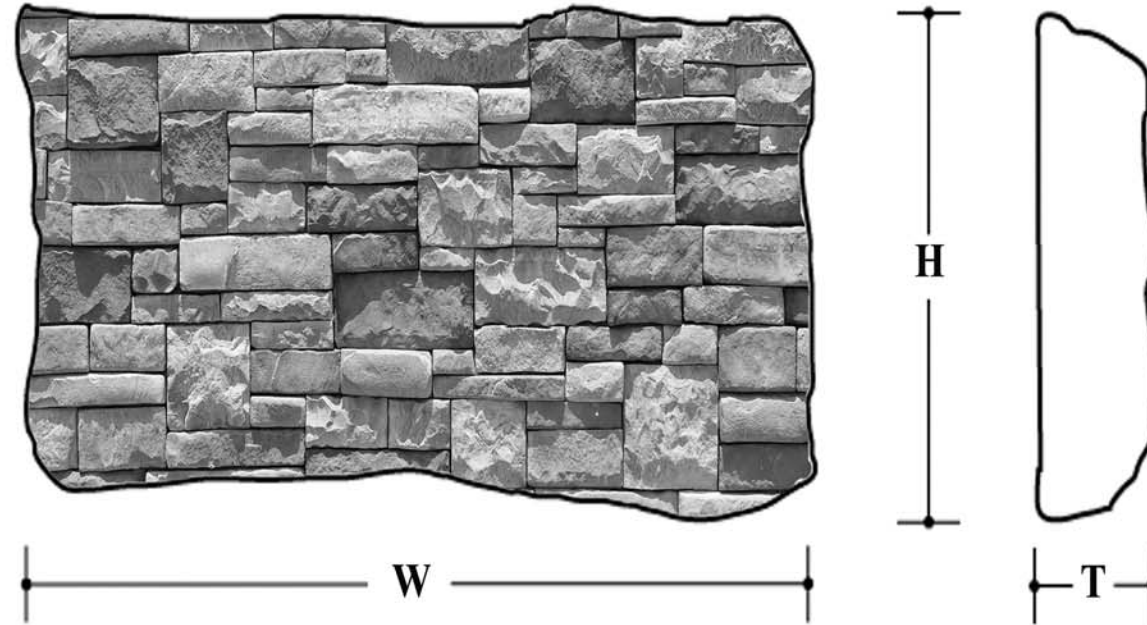

## PATTERN DESCRIPTION AND DIMENSIONS

PATTERN CODE	TEXTURE	PATTERN OF INSTALLATION	THICKNESS	HEIGHT	WIDTH	REC JOINT
RUSTIC 900	PREDOMINANTLY SQUARE; RECTANGULAR DESIGN	INSTALL WITH LONG SIDE DOWN AND LEVEL	1 1/2" TO 2 1/2"	2" TO 6"	4" TO 18"	DRystack

### COLOR/STYLE

Name	Product Number
Pennsylvania Rustic	900-800-25
Brown Rustic	900-200-25
California Rustic	900-220-25
Gray Rustic	900-030-45
Kentucky Rustic	900-260-15
Arizona Rustic	900-724-25

	Packaging		Weights	
	Sq. Ft	Skid	Box	
Box	11.75		88	
Skid	94	783		
Corners	80	612	67	
Sq. Ft.			7.5	