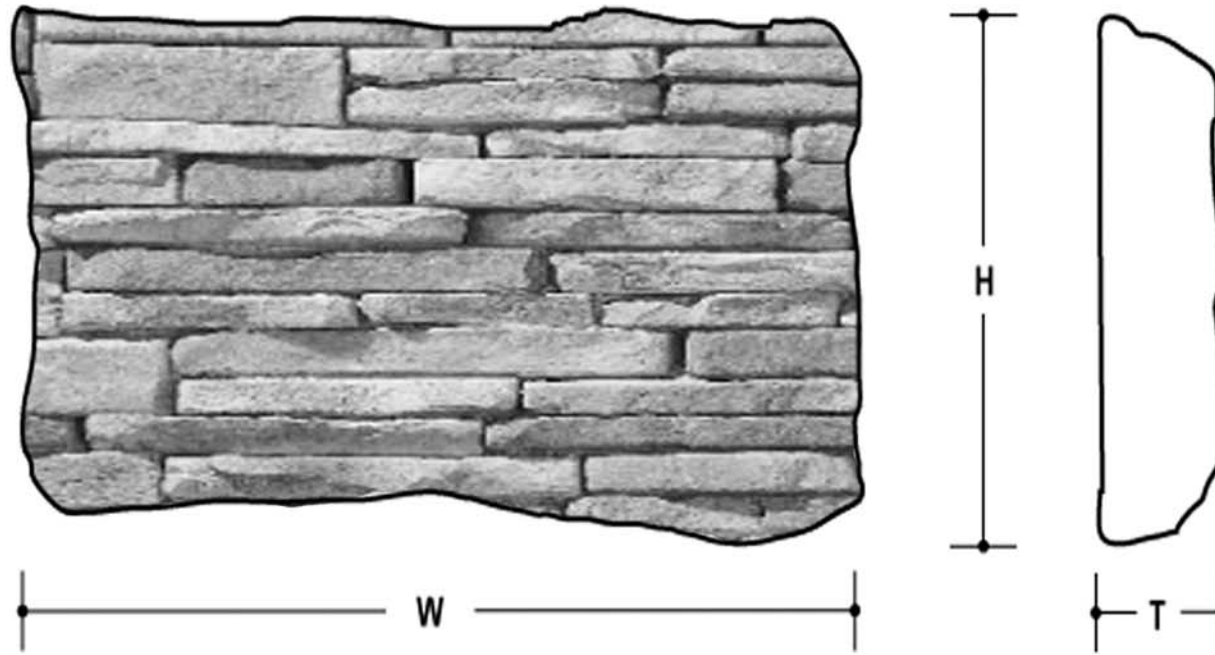

# LEDGE

by Centurion Stone®

## PATTERN DESCRIPTION AND DIMENSIONS

PATTERN / CODE	TEXTURE	PATTERN OF INSTALLATION	THICKNESS	HEIGHT	WIDTH	REC JOINT
Ledgestone 150	Look of split layered stone. Long dimensional pieces. Narrow style gives edges a pronounced look.	Installed in a stacked design with no joint. Stack as tight as possible.	1 1/2" to 3"	2" to 4"	4" to 18"	Drystack