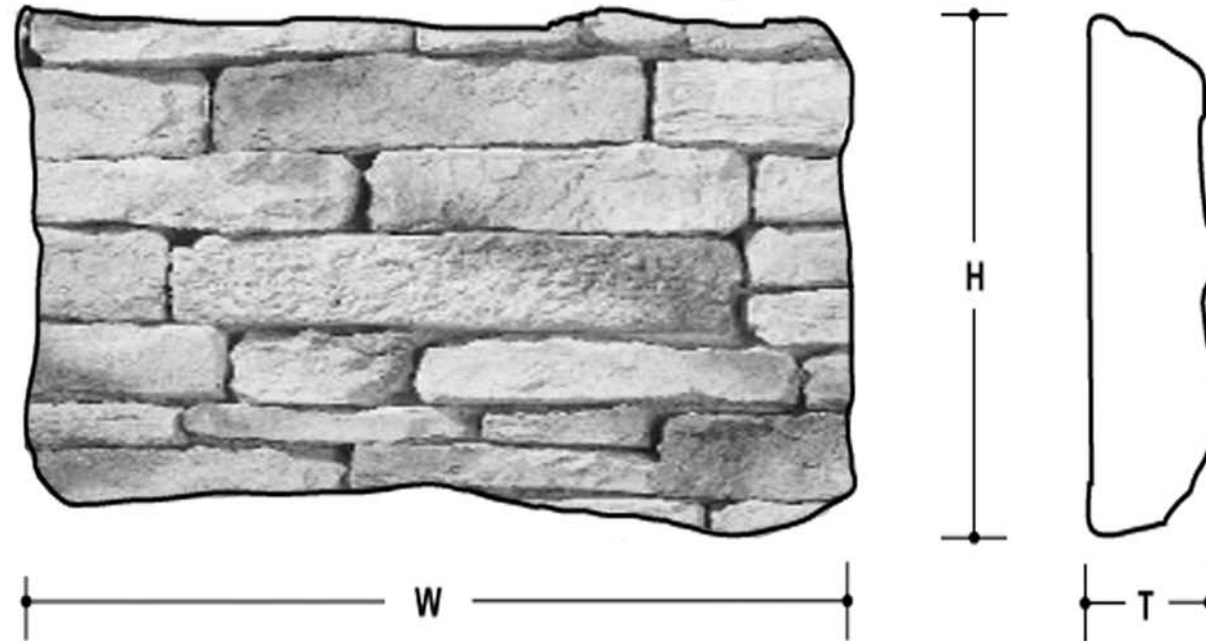

## PATTERN DESCRIPTION AND DIMENSIONS

PATTERN / CODE	TEXTURE	PATTERN OF INSTALLATION	THICKNESS	HEIGHT	WIDTH	REC JOINT
Hackett 050	Unique one of a kind pattern Old pieces from farm fences with years of weathering	Installed horizontally and level May have a roll in plane to resemble old farm fences.	1 1/2" to 2 1/2"	2" to 4"	4" to 14"	Jointless

### COLOR/STYLE

Name	Product Code
English Hackett	#05027015
Tulsa Hackett	#05079115

	Packaging		Weights	
	Sq. Ft.	Skid	Skid	Box
Box	11			104
Skid	88	908		
Corners	72	869		100
Sq. Ft.			9.4	

Drawn By: Centurion Stone  
Date:  
Revised:  
Scale: NOT TO SCALE  
Checked by:  
Sheet: 1 of 1