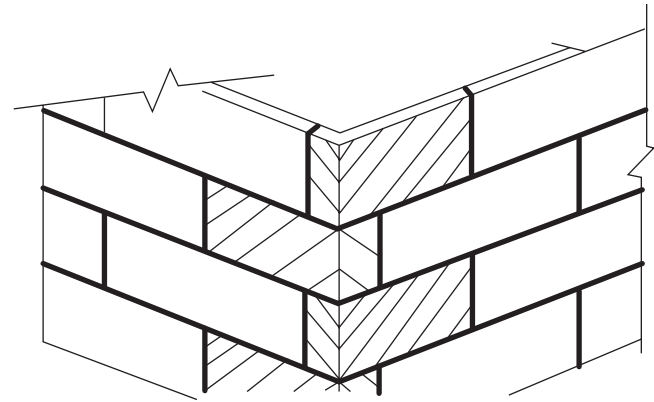

## PATTERN DESCRIPTIONS AND DIMENSIONS

Pattern	Texture	Code	Thickness	Height	Width	Rec Joint
Flat	Chiseled face	530	1.5"	7.25"	22.5"	3/4"
Corner	Chiseled face	540	1.5"	7.25"	4" to 15 5/8"	

\*thickness, height and width dimensions may have +/- tolerance due to hand casting of product