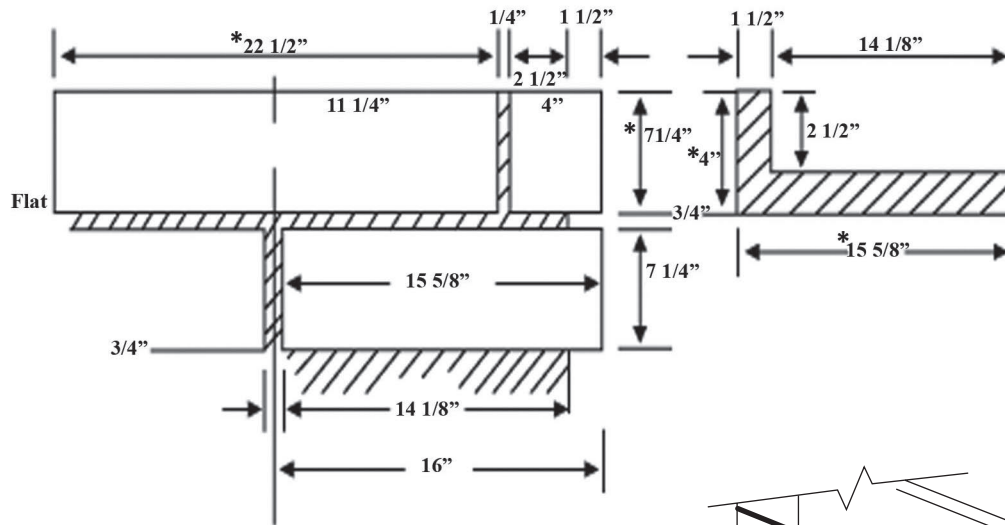

## PATTERN DESCRIPTIONS AND DIMENSIONS

Pattern	Texture	Code	Thickness	Height	Width	Rec Joint
Flat	Chiseled face	530	1.5"	7.25"	22.5"	3/4"
Corner	Chiseled face	540	1.5"	7.25"	4" to 15 5/8"	

\*thickness, height and width dimensions may have +/- tolerance due to hand casting of product

\*trimming and shaping of pieces may be required around openings as well as maintaining a level and coarsed pattern

Color Name	Product Code
MISSOURI	530-100-15

	Packaging		Weights	
	Pcs	Skid	Box	
Box	8		142	
Skid	64	1216		
Corners	24/3	648		17
Sq. ft.			13.9 lbs.	