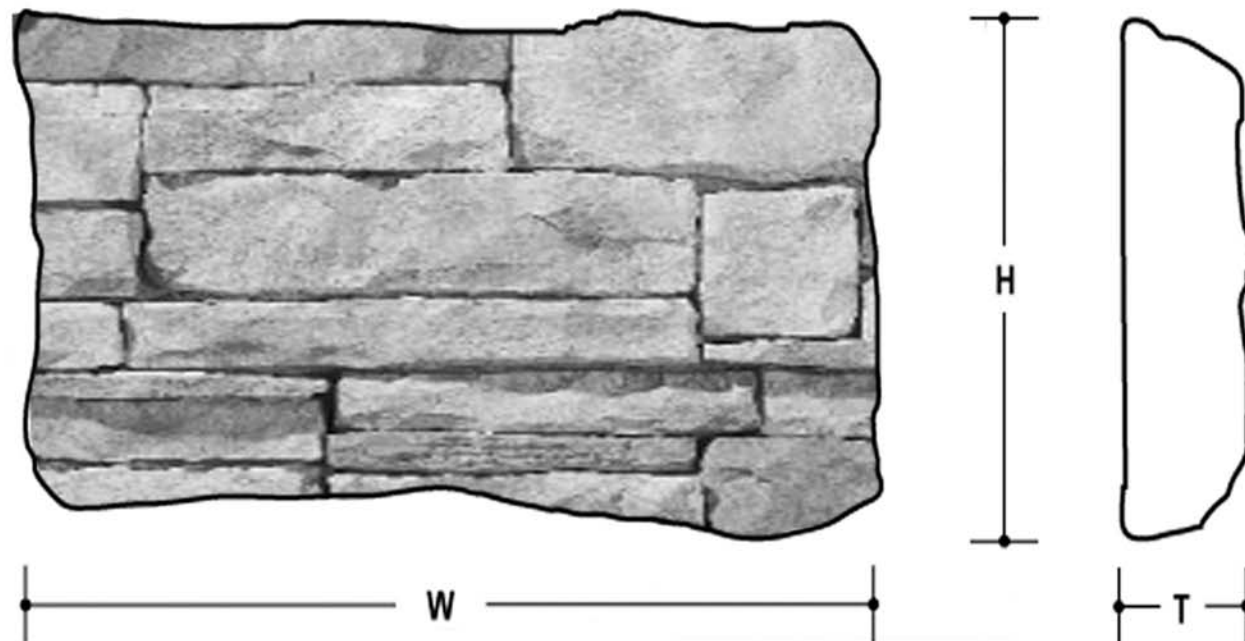

CUTFACE[®]

by Centurion Stone

PATTERN DESCRIPTION AND DIMENSIONS

PATTERN / CODE	TEXTURE	PATTERN OF INSTALLATION	THICKNESS	HEIGHT	WIDTH	REC JOINT
Cutface 270	Guillotine cut with deep chiseled face.	Installed in a horizontal pattern, sizes for easy installation.	1 1/2" to 3 1/2"	1" to 6"	4" to 20"	drystack

COLOR/STYLE

Name	Product Code
Chardonay Cutface	#27018065
Pennsylvania Cutface	#27080025
Brown Cutface	#27020025
Arizona Cutface	#27072425
Kentucky Cutface	#27026015
Suede Cutface	#27018565

	Packaging		Weights	
	Sq. Ft.	Skid	Box	
Box	11		128	
Skid	88	1100		
Corners	80	1287	151	
Sq. Ft.				11.6