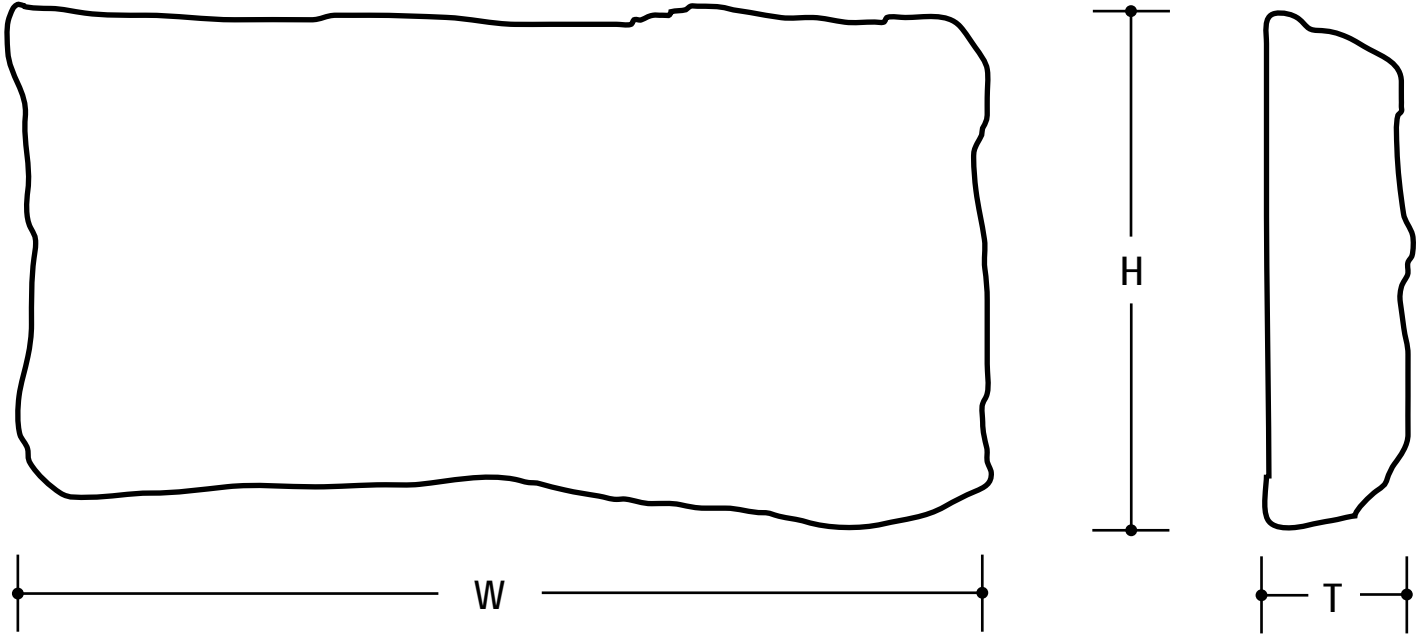

## PATTERN DESCRIPTION AND DIMENSIONS

PATTERN / CODE	TEXTURE	PATTERN OF INSTALLATION	THICKNESS	HEIGHT	WIDTH	REC JOINT
Cathedral Stone 140	Pitched faced stone, saw cut edges, thickest of the patterned stones.	A pattern laid stone installed level both vertical and horizontal, diagram available.	1 1/4" TO 3 1/2"	4" TO 15"	12" TO 24"	3/4"

### COLOR/STYLE

Name	Product Number
Plain Cathedral	#14033020
Sage Valley Cathedral	#14071025
Missouri Cathedral	#14010015

Packaging		Weights	
	Sq. Ft.	Skid	Box
Box	13.75		118
Skid	110	944	
Corners	80	792	99
Sq. Ft.		8.6	